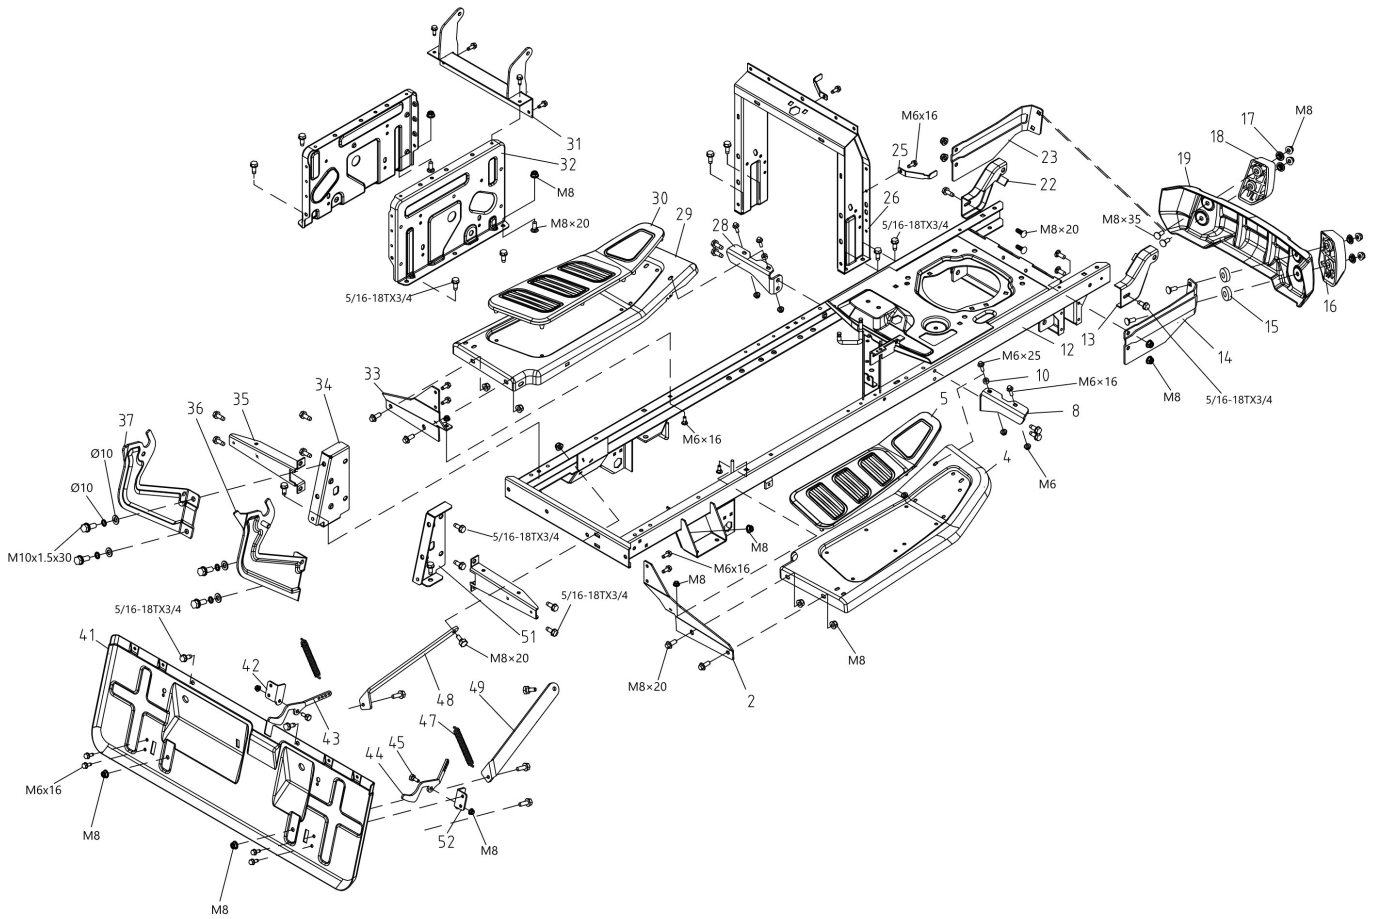

изображение Frame

Ref.Nu	Qty	Part number	Description	Validity from	Validity till	Notes	Bulletin
2	1	TS000165R	Right footboard support				
4	1	TS000166R	Footrest pad			Destra; Right	
5	1	TS000167R	Right footboard cover				
8	1	TS000168R	Right footboard support				
10	2	TS000169R	Bushing				
12	1	TS000170R	Frame				
13	1	TS000171R	Hood support			Destra; Right	
14	1	TS000172R	Support			Destra; Right	
15	4	TS000014R	Washer				
16	1	TS000015R	Bumper				
17	4	TS000173R	Bushing				
18	1	TS000016R	Bumper				
19	1	TS000017R	Lower hood				
22	1	TS000174R	Hood support			Sinistra; Left	
23	1	TS000175R	Support			Sinistra; Left	
25	2	TS000176R	Plate				
26	1	TS000177R	Column support				
28	1	TS000178R	Left footboard support				
29	1	TS000179R	Footrest pad			Sinistra; Left	
30	1	TS000180R	Left footboard cover				
31	1	TS000181R	Frame				
32	2	TS000182R	Support				
33	1	TS000183R	Left footboard support				
34	1	TS000184R	Support			Sinistra; Left	
35	2	TS000185R	Support				
36	1	TS000186R	Support			Destra; Right	
37	1	TS000187R	Support			Sinistra; Left	
41	1	TS000188R	Support				
42	1	TS000189R	Bracket				
43	1	TS000190R	Hook			Sinistra; Left	
44	1	TS000191R	Hook			Destra; Right	
45	2	TS000192R	Screw				
47	2	TS000193R	Spring				
48	1	TS000194R	Left bracket				
49	1	TS000195R	Right bracket				
51	1	TS000196R	Support			Destra; Right	
52	1	TS000197R	Bracket