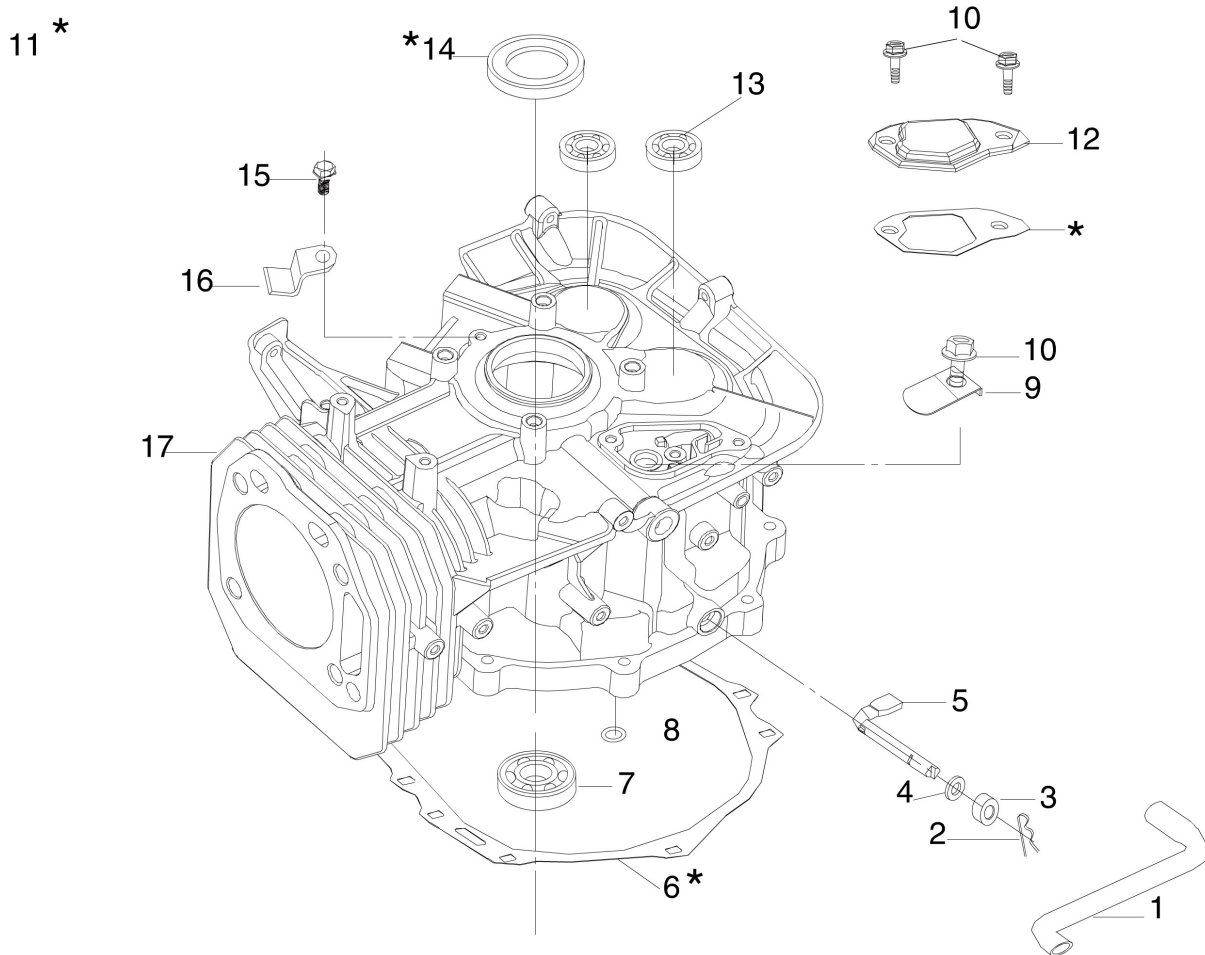

изображение Cylinder and crankcase

Ref.Nu	Qty	Part number	Description	Validity from	Validity till	Notes	Bulletin
1	1	L66151494	Breather fuel pipe				
2	1	L66150353	Goupille				
3	1	L66150660	Oil seal				
4	1	L66150824	Washer				
5	1	L66150794	Governor arm shaft				
6	1	L66150744	Gasket				
7	1	L66150665	Bearing				
8	1	L66150741	O-ring				
9	1	L66150410	Reed valve				
10	3	L66150464	Screw				
11	1	L66151500	Gasket set				
12	1	L66150745	Cover				
13	2	L66150829	Bearing				
14	1	L66150830	Oil seal				
15	1	L66150393	Screw				
16	1	L66150739	Valve				
17	1	L66150742	Crankcase