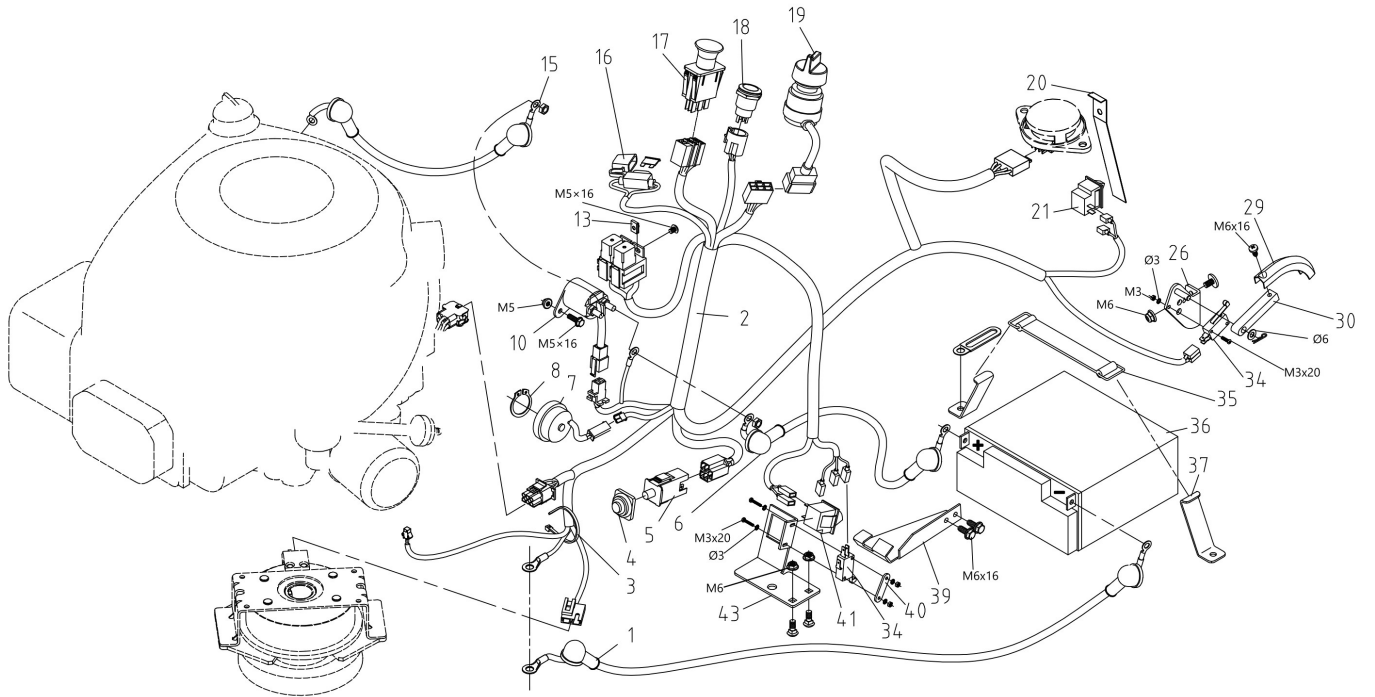

изображение Electrical parts

Ref.Nu	Qty	Part number	Description	Validity from	Validity till	Notes	Bulletin
1	1	TS000314R	Battery cables				
2	1	TS000335R	Wiring				
3	20	TS000316R	Band				
3	5	TS000317R	Band				
4	1	TS000318R	Switch protection				
5	1	TS000032R	Switch				
6	1	TS000319R	Battery cables				
7	1	TS000320R	Indicator				
8	1	TS000321R	Snap ring				
10	1	TS000033R	Solenoid				
13	1	TS000323R	Clamp				
15	1	TS000324R	Wire				
16	1	TS000325R	Fuse				
17	1	TS000034R	Switch				
18	1	TS000326R	Switch				
19	1	TS000035R	Shoe				
20	1	TS000327R	Bracket				
21	2	TS000036R	Micro-switch				
26	1	TS000328R	Fixing plate				
29	1	TS000329R	Lever				
30	1	TS000330R	Lever				
34	2	TS000331R	Switch				
35	1	TS000332R	Belt				
36	1	TS000038R	Battery				
37	2	TS000333R	Bracket				
39	1	TS000336R	Control lever				
40	1	TS000337R	Bracket				
41	2	TS000037R	Micro-switch				
43	1	TS000338R	Support