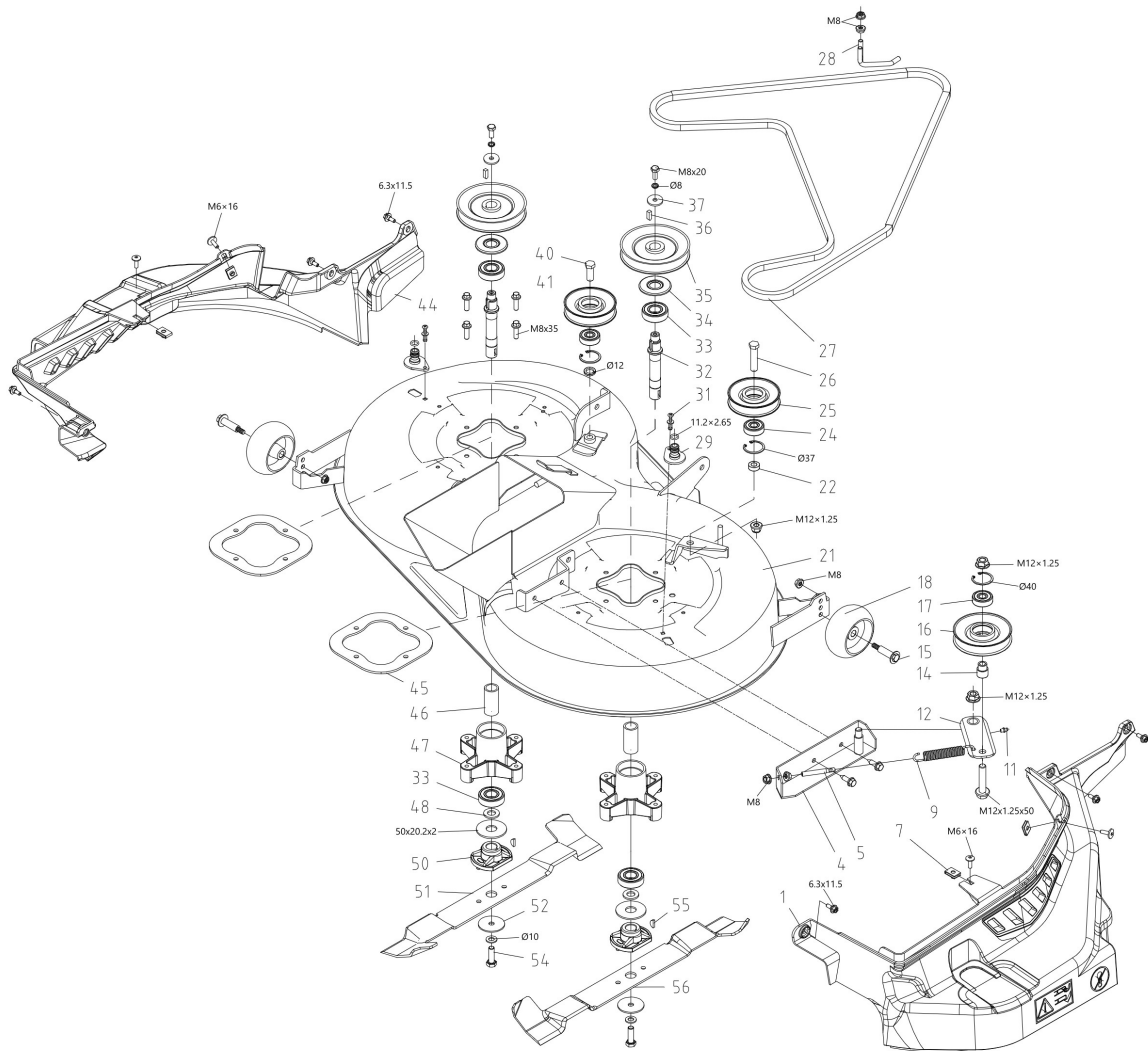

Frame

Front axle

Steering arm

Rear axle

Seat

Cutting plate lifting

Electrical parts

body

Air filter

Valves

Crankshaft and piston

Crankcase cover

Cylinder and crankcase

изображение Mulching Kit

Ref.Nu	Qty	Part number	Description	Validity from	Validity till	Notes	Bulletin
1	1	TS000047R	Knob				
2	2	TS000048R	Spring				
3	1	TS000049R	Handle				
4	1	TS000050R	Spring				
5	1	TS000051R	Pin				
6	1	TS000003R	Deflector				

изображение Mowing deck

Ref.Nu	Qty	Part number	Description	Validity from	Validity till	Notes	Bulletin
1	1	TS000108R	Belt cover				
4	1	TS000064R	Bracket				
5	1	TS000065R	Screw				
7	4	TS000066R	Clamp				
9	1	TS000067R	Spring				
11	1	TS000068R	Nipple				
12	1	TS000069R	Lever				
14	1	TS000070R	Bushing				
15	2	TS000071R	Screw				
16	1	TS000072R	Pulley				
17	1	TS000073R	Thrust bearing				
18	2	TS000074R	Wheel				
21	1	TS000109R	Mowing deck				
22	1	TS000076R	Bushing				
24	2	TS000005R	Thrust bearing				
25	2	TS000006R	Pulley				
26	1	TS000077R	Screw				
27	1	TS000110R	Belt				
28	1	TS000079R	Bracket				
29	2	TS000104R	Water hose connection				
31	2	TS000089R	Rivet				
32	1	TS000080R	Blade shaft				
33	4	TS000086R	Thrust bearing				
34	2	TS000085R	Disc (guard)				
35	2	TS000111R	Pulley				
36	2	TS000082R	Key				
37	2	TS000083R	Washer				
40	1	TS000081R	Screw				
41	1	TS000087R	Blade shaft				
44	1	TS000112R	Belt cover				
45	2	TS000091R	Plate				
46	2	TS000092R	Tube				
47	2	TS000093R	Support				
48	2	TS000094R	Spacer				
50	2	TS000095R	Blade hub				
51	1	TS000113R	Blade				
52	2	TS000097R	Washer				
54	1	TS000098R	Screw				
55	2	TS000099R	Key				
56	1	TS000114R	Blade				