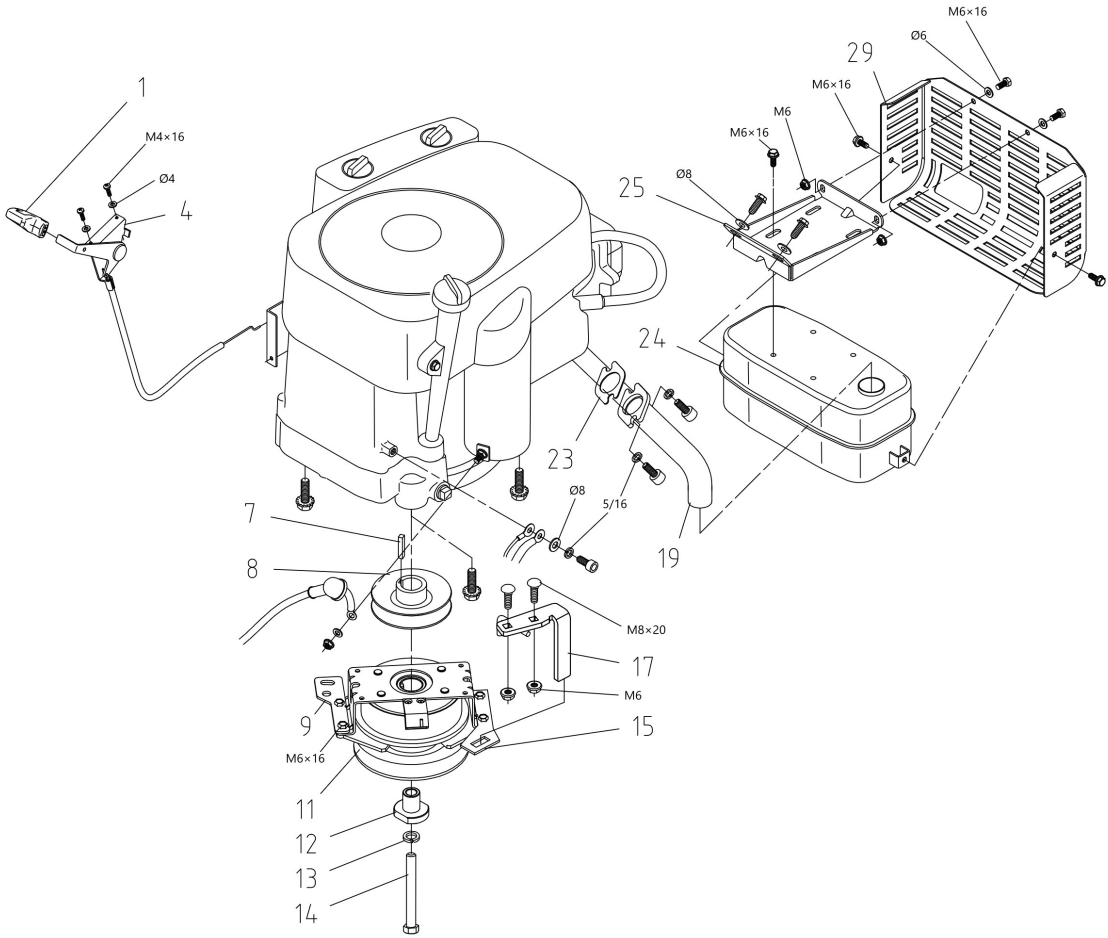

Air filter

Valves

Crankshaft and piston

Crankcase cover

Cylinder and crankcase

изображение Mulching Kit

Ref.Nu	Qty	Part number	Description	Validity from	Validity till	Notes	Bulletin
1	1	TS000047R	Knob				
2	2	TS000048R	Spring				
3	1	TS000049R	Handle				
4	1	TS000050R	Spring				
5	1	TS000051R	Pin				
6	1	TS000003R	Deflector				

изображение Mowing deck

Ref.Nu	Qty	Part number	Description	Validity from	Validity till	Notes	Bulletin
1	1	TS000108R	Belt cover				
4	1	TS000064R	Bracket				
5	1	TS000065R	Screw				
7	4	TS000066R	Clamp				
9	1	TS000067R	Spring				
11	1	TS000068R	Nipple				
12	1	TS000069R	Lever				
14	1	TS000070R	Bushing				
15	2	TS000071R	Screw				
16	1	TS000072R	Pulley				
17	1	TS000073R	Thrust bearing				
18	2	TS000074R	Wheel				
21	1	TS000109R	Mowing deck				
22	1	TS000076R	Bushing				
24	2	TS000005R	Thrust bearing				
25	2	TS000006R	Pulley				
26	1	TS000077R	Screw				
27	1	TS000110R	Belt				
28	1	TS000079R	Bracket				
29	2	TS000104R	Water hose connection				
31	2	TS000089R	Rivet				
32	1	TS000080R	Blade shaft				
33	4	TS000086R	Thrust bearing				
34	2	TS000085R	Disc (guard)				
35	2	TS000111R	Pulley				
36	2	TS000082R	Key				
37	2	TS000083R	Washer				
40	1	TS000081R	Screw				
41	1	TS000087R	Blade shaft				
44	1	TS000112R	Belt cover				
45	2	TS000091R	Plate				
46	2	TS000092R	Tube				
47	2	TS000093R	Support				
48	2	TS000094R	Spacer				
50	2	TS000095R	Blade hub				
51	1	TS000113R	Blade				
52	2	TS000097R	Washer				
54	1	TS000098R	Screw				
55	2	TS000099R	Key				
56	1	TS000114R	Blade				