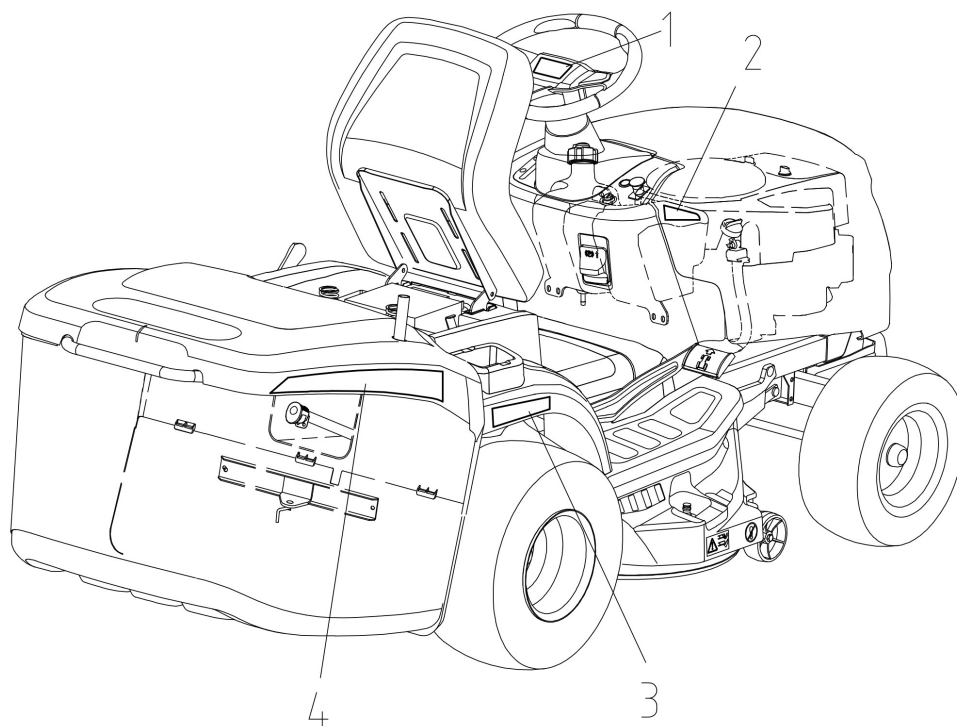

изображение Labels

Ref.Nu	Qty	Part number	Description	Validity from	Validity till	Notes	Bulletin
1	1	TS000405R	Label				
2	1	TS000396R	Label				
3	1	TS000384R	Label			102R/16K	
4	1	TS000399R	Label			Destro - Right	
4	1	TS000400R	Label			Sinistro - Left