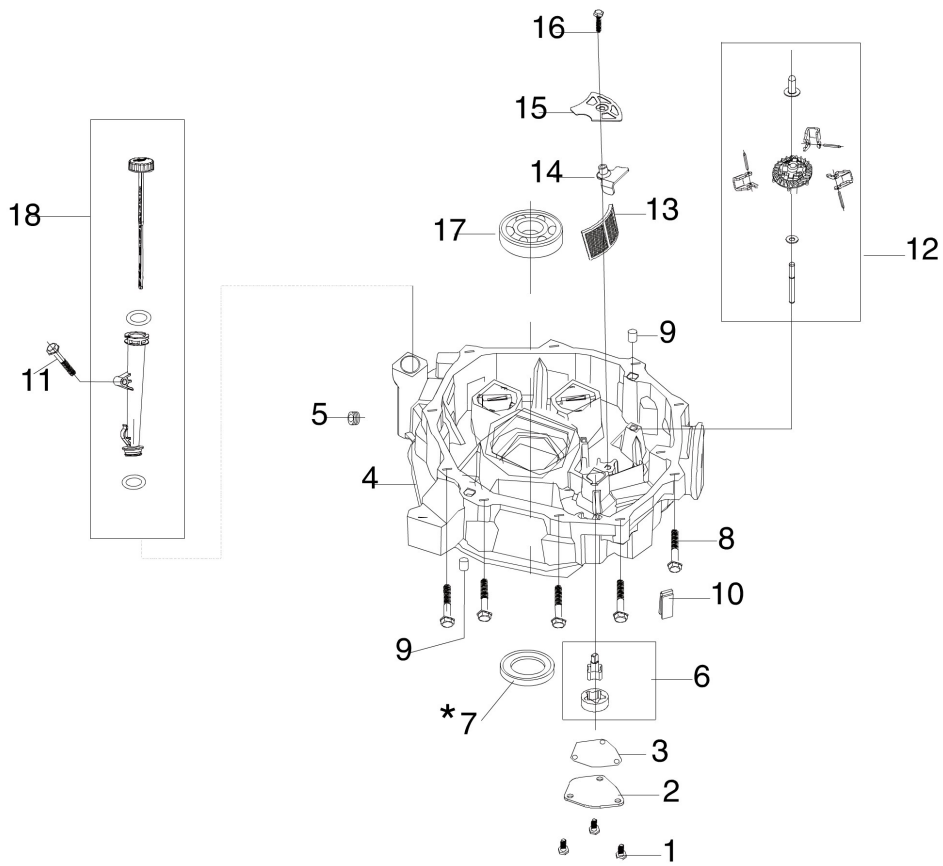

Ref.Nu	Qty	Part number	Description	Validity from	Validity till	Notes	Bulletin
1	1	L66150251	Screw				
2	1	L66151491	Control				
3	2	L66150393	Screw				
4	1	L66150792	Spring				
5	1	004400959R	Nut				
6	1	L66150793	Governor arm shaft				
7	1	L66150382	Screw				
8	1	L66150791	Governor rod				
9	1	L66150790	Starter cable				
10	1	L66150813	Bolt				
11	1	L66150789	Plate				
12	1	L66150795	Throttle rod				

12●

изображение Valves

Ref.Nu	Qty	Part number	Description	Validity from	Validity till	Notes	Bulletin
1	1	L66150782	Suction/exhaust valve kit				
2	2	L66150560	Slide				
3	2	L66150561	Seal ring				
4	2	L66150559	Spring				
5	2	L66150558	Clamp				
6	4	L66150557	Valve				
7	2	L66150763	Compensator				
8	1	L66150766	Plate				
9	2	L66150764	Equalizer rod				
10	2	L66150554	Slide				
11	1	L66150762	Camshaft assy				
12	1	L66151501	Compl. top cover				

19 *

изображение Crankcase cover

Ref.Nu	Qty	Part number	Description	Validity from	Validity till	Notes	Bulletin
1	3	L66150251	Screw				
2	1	L66150768	Oil pump cover				
3	1	L66150756	Seal ring				
4	1	L66151499	Cover				
5	1	L66150743	Close nipple				
6	1	L66150767	Oil pump				
7	1	L66150830	Oil seal				
8	10	L66150820	Bolt				
9	2	L66150828	Pin				
10	1	L66150772	Deflector				
11	1	L66150453	Screw				
12	1	L66150662	Governor				
13	1	L66150769	Oil filter				
14	1	L66150752	Plate				
15	1	L66150770	Filter cover				
16	1	L66150817	Bolt				
17	1	L66150665	Bearing				
18	1	L66150965	Complete cap				
19	1	L66151500	Gasket set				