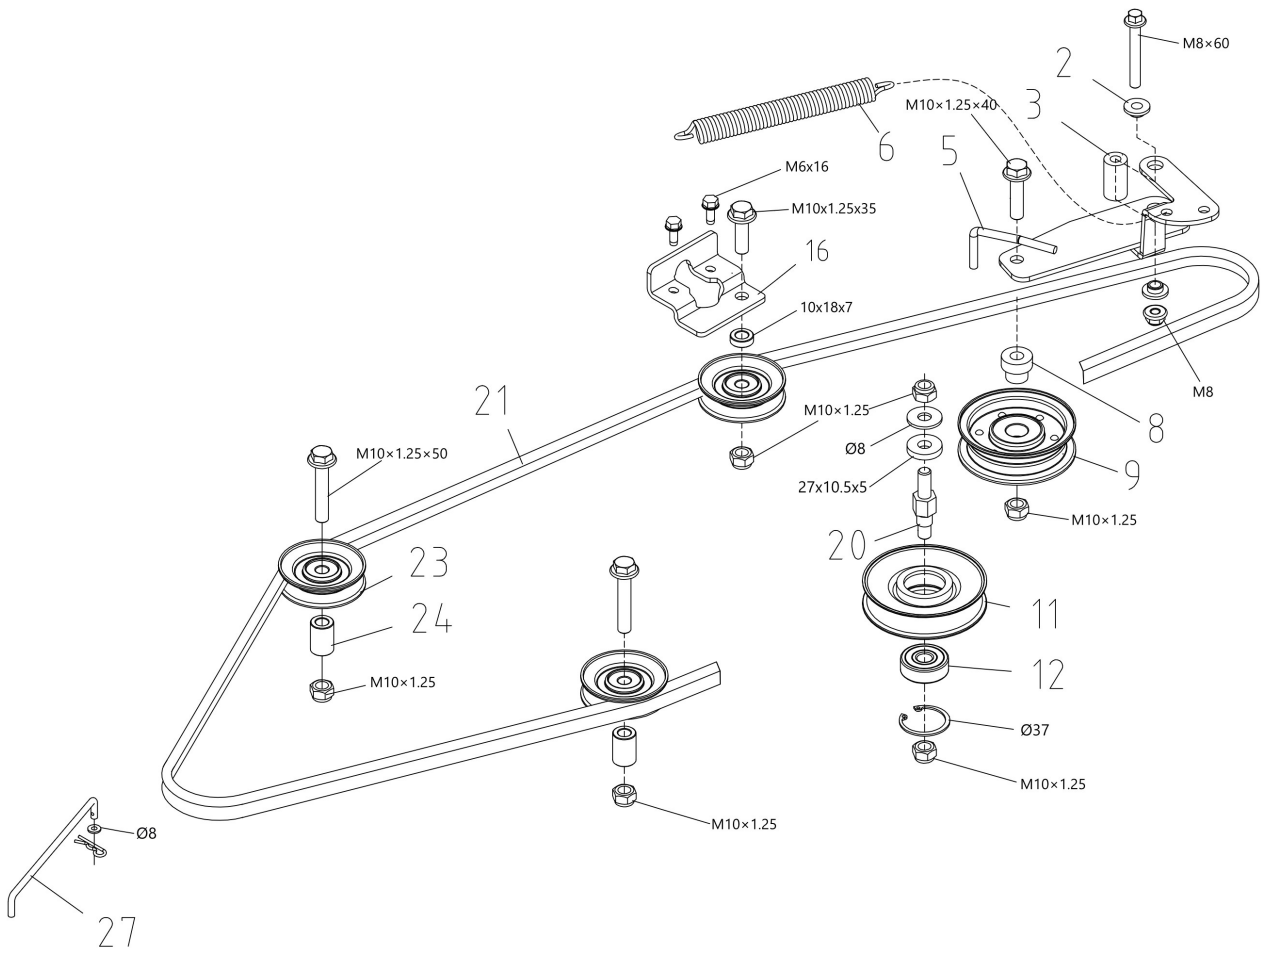

изображение Mowing deck

Ref.Nu	Qty	Part number	Description	Validity from	Validity till	Notes	Bulletin
1	1	TS000108R	Belt cover				
4	1	TS000064R	Bracket				
5	1	TS000065R	Screw				
7	4	TS000066R	Clamp				
9	1	TS000067R	Spring				
11	1	TS000068R	Nipple				
12	1	TS000069R	Lever				
14	1	TS000070R	Bushing				
15	2	TS000071R	Screw				
16	1	TS000072R	Pulley				
17	1	TS000073R	Thrust bearing				
18	2	TS000074R	Wheel				
21	1	TS000109R	Mowing deck				
22	1	TS000076R	Bushing				
24	2	TS000005R	Thrust bearing				
25	2	TS000006R	Pulley				
26	1	TS000077R	Screw				
27	1	TS000110R	Belt				
28	1	TS000079R	Bracket				
29	2	TS000104R	Water hose connection				
31	2	TS000089R	Rivet				
32	1	TS000080R	Blade shaft				
33	4	TS000086R	Thrust bearing				
34	2	TS000085R	Disc (guard)				
35	2	TS000111R	Pulley				
36	2	TS000082R	Key				
37	2	TS000083R	Washer				
40	1	TS000081R	Screw				
41	1	TS000087R	Blade shaft				
44	1	TS000112R	Belt cover				
45	2	TS000091R	Plate				
46	2	TS000092R	Tube				
47	2	TS000093R	Support				
48	2	TS000094R	Spacer				
50	2	TS000095R	Blade hub				
51	1	TS000113R	Blade				
52	2	TS000097R	Washer				
54	1	TS000098R	Screw				
55	2	TS000099R	Key				
56	1	TS000114R	Blade				

изображение Transmission

Ref.Nu	Qty	Part number	Description	Validity from	Validity till	Notes	Bulletin
2	2	TS000173R	Bushing				
3	1	TS000253R	Spacer				
5	1	TS000255R	Support				
6	1	TS000130R	Spring				
8	1	TS000122R	Bushing				
9	1	TS000007R	Pulley				
11	1	TS000006R	Pulley				
12	1	TS000005R	Thrust bearing				
16	1	TS000263R	Plate				
20	1	TS000259R	Screw				
21	1	TS000025R	Belt				
23	3	TS000023R	Pulley				
24	2	TS000260R	Bushing				
27	1	TS000264R	Guide pulley				