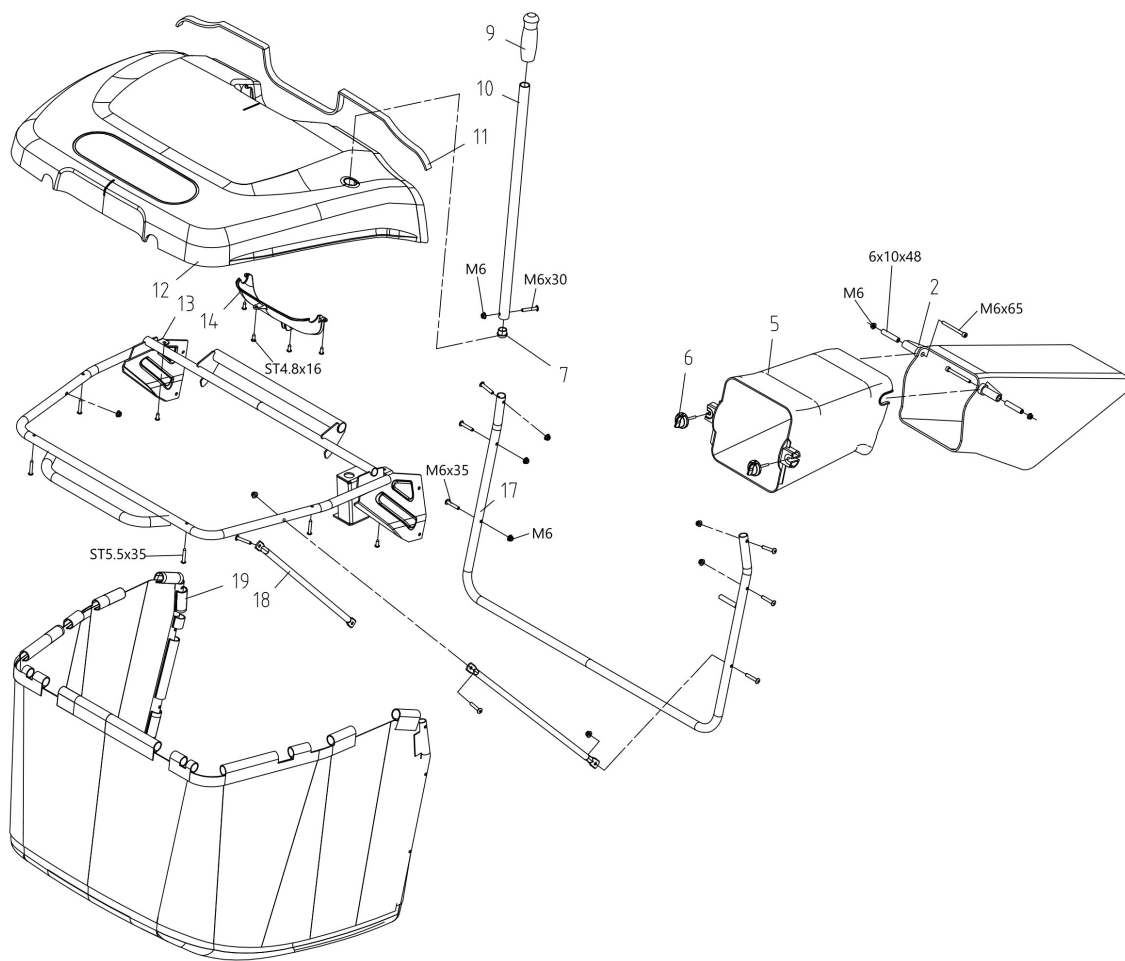

Air filter

Valves

Crankshaft and piston

Crankcase cover

Cylinder and crankcase

изображение Mulching Kit

Ref.Nu	Qty	Part number	Description	Validity from	Validity till	Notes	Bulletin
1	1	TS000047R	Knob				
2	2	TS000048R	Spring				
3	1	TS000049R	Handle				
4	1	TS000050R	Spring				
5	1	TS000051R	Pin				
6	1	TS000003R	Deflector				

изображение Mowing deck

Ref.Nu	Qty	Part number	Description	Validity from	Validity till	Notes	Bulletin
1	1	TS000108R	Belt cover				
4	1	TS000064R	Bracket				
5	1	TS000065R	Screw				
7	4	TS000066R	Clamp				
9	1	TS000067R	Spring				
11	1	TS000068R	Nipple				
12	1	TS000069R	Lever				
14	1	TS000070R	Bushing				
15	2	TS000071R	Screw				
16	1	TS000072R	Pulley				
17	1	TS000073R	Thrust bearing				
18	2	TS000074R	Wheel				
21	1	TS000109R	Mowing deck				
22	1	TS000076R	Bushing				
24	2	TS000005R	Thrust bearing				
25	2	TS000006R	Pulley				
26	1	TS000077R	Screw				
27	1	TS000110R	Belt				
28	1	TS000079R	Bracket				
29	2	TS000104R	Water hose connection				
31	2	TS000089R	Rivet				
32	1	TS000080R	Blade shaft				
33	4	TS000086R	Thrust bearing				
34	2	TS000085R	Disc (guard)				
35	2	TS000111R	Pulley				
36	2	TS000082R	Key				
37	2	TS000083R	Washer				
40	1	TS000081R	Screw				
41	1	TS000087R	Blade shaft				
44	1	TS000112R	Belt cover				
45	2	TS000091R	Plate				
46	2	TS000092R	Tube				
47	2	TS000093R	Support				
48	2	TS000094R	Spacer				
50	2	TS000095R	Blade hub				
51	1	TS000113R	Blade				
52	2	TS000097R	Washer				
54	1	TS000098R	Screw				
55	2	TS000099R	Key				
56	1	TS000114R	Blade				