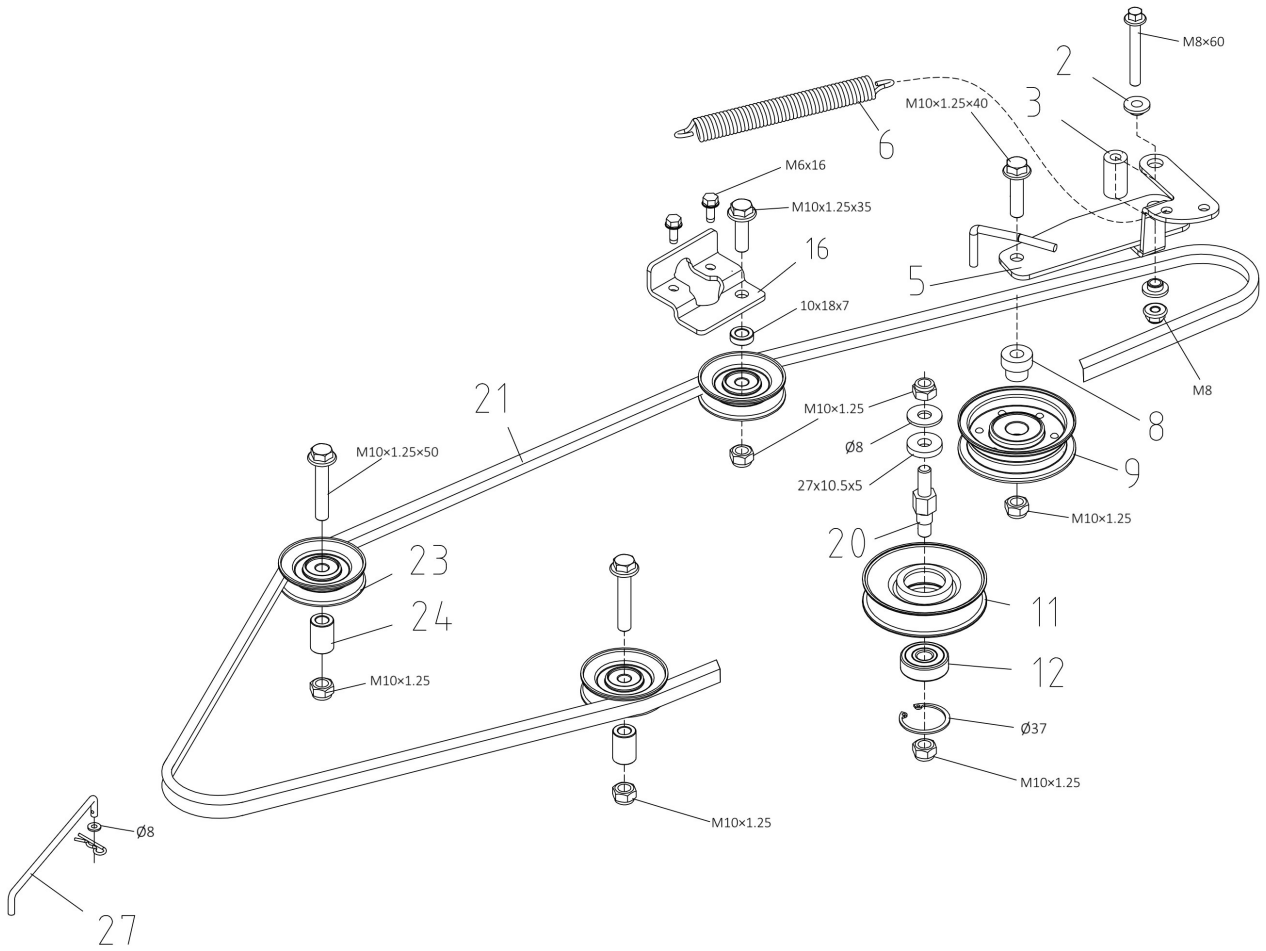

## изображение Mowing deck

Ref.Nu	Qty	Part number	Description	Validity from	Validity till	Notes	Bulletin
1	1	TS000101R	Belt cover				
4	1	TS000064R	Bracket				
5	1	TS000065R	Screw				
7	4	TS000066R	Clamp				
9	1	TS000067R	Spring				
11	1	TS000068R	Nipple				
12	1	TS000069R	Lever				
14	1	TS000070R	Bushing				
15	2	TS000071R	Screw				
16	1	TS000072R	Pulley				
17	1	TS000073R	Thrust bearing				
18	2	TS000074R	Wheel				
21	1	TS000102R	Mowing deck				
22	1	TS000076R	Bushing				
24	2	TS000005R	Thrust bearing				
25	2	TS000006R	Pulley				
26	1	TS000077R	Screw				
27	1	TS000103R	Belt				
28	1	TS000079R	Bracket				
29	2	TS000090R	Water hose connection				
31	2	TS000089R	Rivet				
32	1	TS000080R	Blade shaft				
33	4	TS000086R	Thrust bearing				
34	2	TS000085R	Disc (guard)				
35	2	TS000084R	Pulley				
36	2	TS000082R	Key				
40	1	TS000081R	Screw				
41	1	TS000087R	Blade shaft				
44	1	TS000105R	Belt cover				
45	2	TS000091R	Plate				
46	2	TS000092R	Tube				
47	2	TS000093R	Support				
48	2	TS000094R	Spacer				
50	2	TS000095R	Blade hub				
51	1	TS000106R	Blade left				
52	2	TS000097R	Washer				
54	1	TS000098R	Screw				
55	2	TS000099R	Key				
56	1	TS000107R	Blade right				
57	1	TS000408R	Screw				

## изображение Transmission

Ref.Nu	Qty	Part number	Description	Validity from	Validity till	Notes	Bulletin
2	2	TS000173R	Bushing				
3	1	TS000253R	Spacer				
5	1	TS000255R	Support				
6	1	TS000130R	Spring				
8	1	TS000122R	Bushing				
9	1	TS000007R	Pulley				
11	1	TS000006R	Pulley				
12	1	TS000005R	Thrust bearing				
16	1	TS000263R	Plate				
20	1	TS000259R	Screw				
21	1	TS000025R	Belt				
23	3	TS000023R	Pulley				
24	2	TS000260R	Bushing				
27	1	TS000264R	Guide pulley				