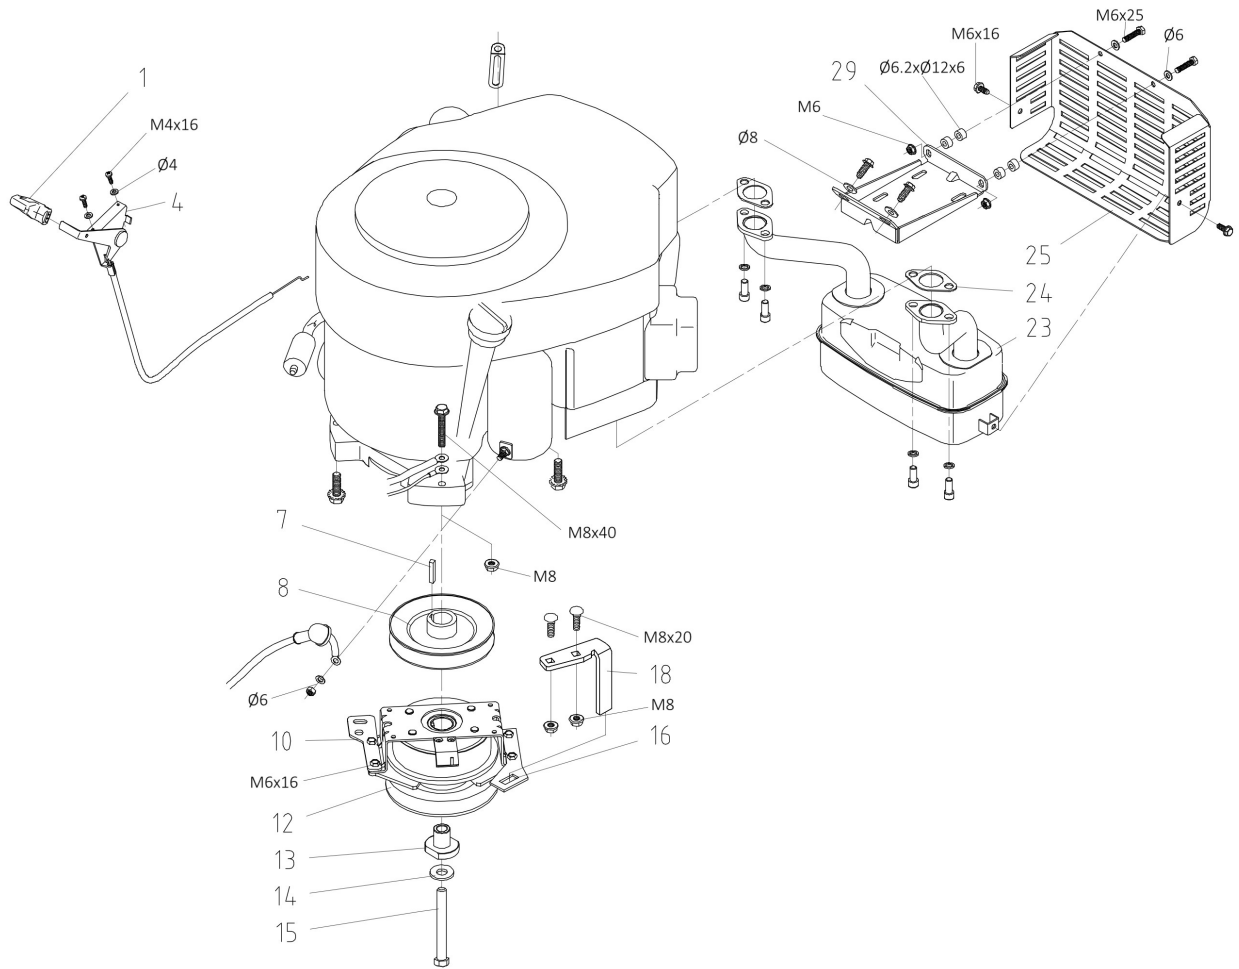

## изображение Mulching Kit

---

Ref.Nu	Qty	Part number	Description	Validity from	Validity till	Notes	Bulletin
1	1	TS000047R	Knob				
2	2	TS000048R	Spring				
3	1	TS000049R	Handle				
4	1	TS000050R	Spring				
5	1	TS000051R	Pin				
6	1	TS000002R	Deflector				

## изображение Engine

Ref.Nu	Qty	Part number	Description	Validity from	Validity till	Notes	Bulletin
1	1	TS000147R	Knob				
4	1	TS000430R	Throttle cable				
7	1	TS000009R	Key				
8	1	TS000159R	Pulley			Motore 14,5 K / 16 K / 19	
10	1	TS000010R	Support				
12	1	TS000149R	Clutch				
13	1	TS000150R	Bushing				
14	1	TS000151R	Thickness				
15	1	TS000152R	Bolt				
16	1	TS000153R	Plate				
18	1	TS000436R	Bracket				
23	1	TS000431R	Muffler			Motore 14,5 K / 16 K /19	
24	2	TS000156R	Gasket				
25	1	TS000432R	Grid				
29	1	TS000158R	Support				