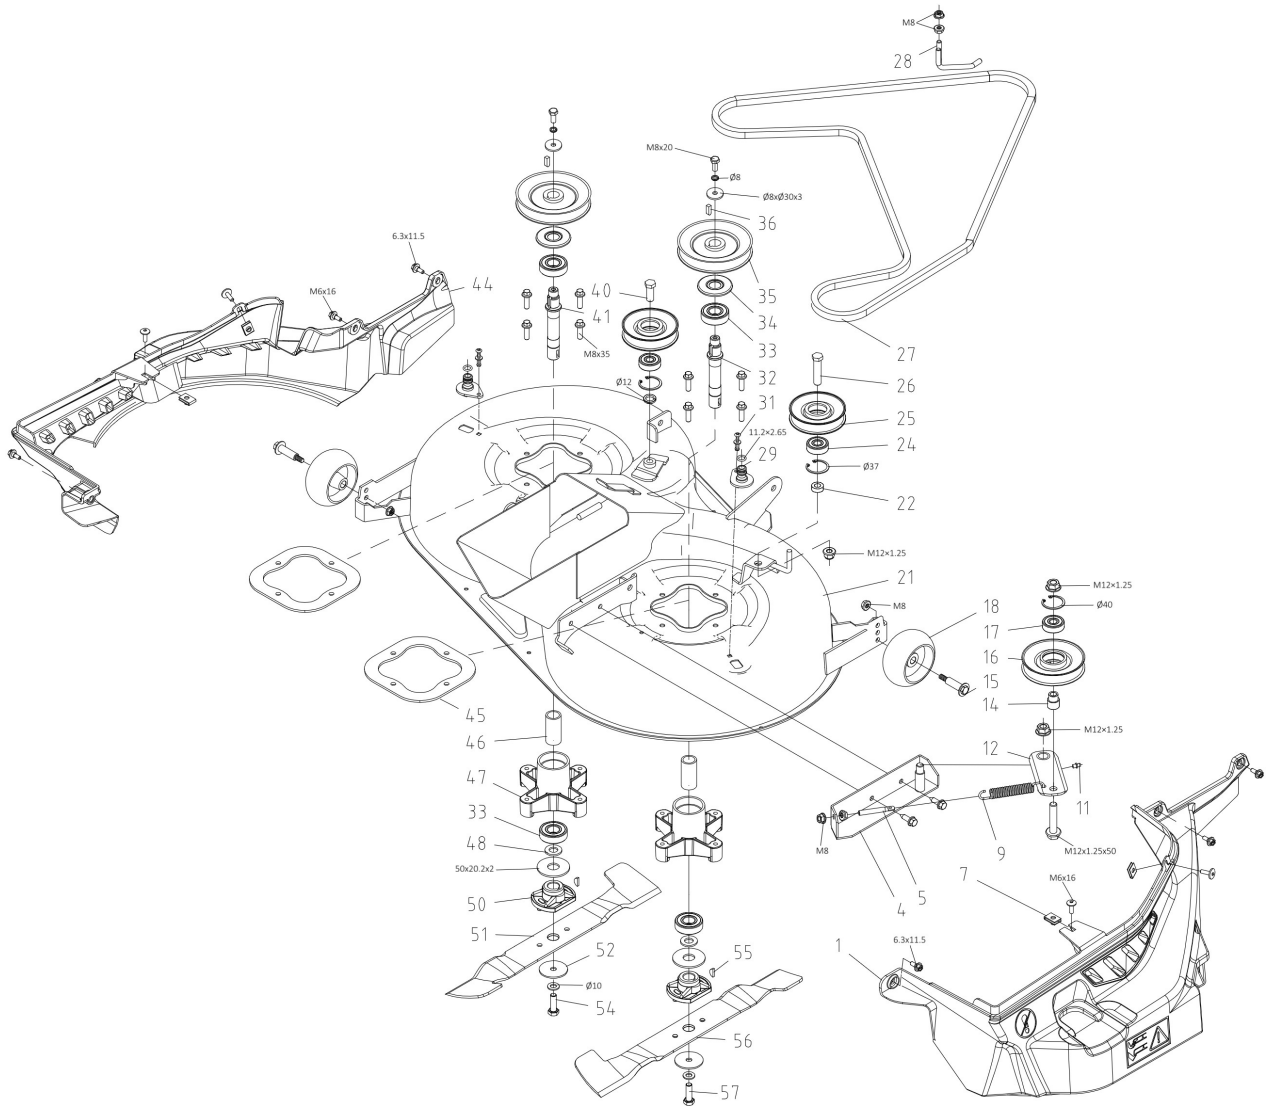

изображение Mowing deck

Ref.Nu	Qty	Part number	Description	Validity from	Validity till	Notes	Bulletin
1	1	TS000101R	Belt cover				
4	1	TS000064R	Bracket				
5	1	TS000065R	Screw				
7	4	TS000066R	Clamp				
9	1	TS000067R	Spring				
11	1	TS000068R	Nipple				
12	1	TS000069R	Lever				
14	1	TS000070R	Bushing				
15	2	TS000071R	Screw				
16	1	TS000072R	Pulley				
17	1	TS000073R	Thrust bearing				
18	2	TS000074R	Wheel				
21	1	TS000102R	Mowing deck				
22	1	TS000076R	Bushing				
24	2	TS000005R	Thrust bearing				
25	2	TS000006R	Pulley				
26	1	TS000077R	Screw				
27	1	TS000103R	Belt				
28	1	TS000079R	Bracket				
29	2	TS000090R	Water hose connection				
31	2	TS000089R	Rivet				
32	1	TS000080R	Blade shaft				
33	4	TS000086R	Thrust bearing				
34	2	TS000085R	Disc (guard)				
35	2	TS000084R	Pulley				
36	2	TS000082R	Key				
40	1	TS000081R	Screw				
41	1	TS000087R	Blade shaft				
44	1	TS000105R	Belt cover				
45	2	TS000091R	Plate				
46	2	TS000092R	Tube				
47	2	TS000093R	Support				
48	2	TS000094R	Spacer				
50	2	TS000095R	Blade hub				
51	1	TS000106R	Blade left				
52	2	TS000097R	Washer				
54	1	TS000098R	Screw				
55	2	TS000099R	Key				
56	1	TS000107R	Blade right				
57	1	TS000408R	Screw