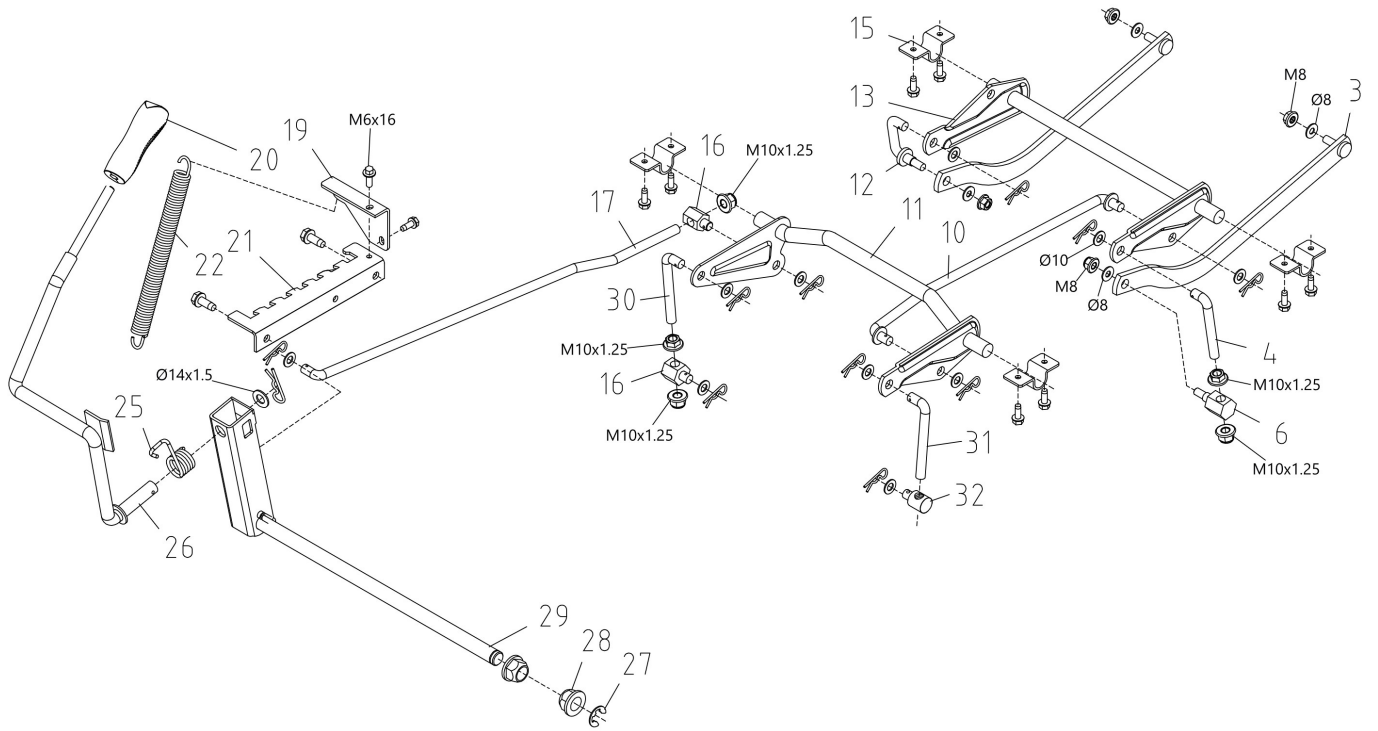

изображение Cutting plate lifting

Ref.Nu	Qty	Part number	Description	Validity from	Validity till	Notes	Bulletin
3	2	TS000292R	Rod				
4	1	TS000293R	Tie rod				
6	1	TS000294R	Joint				
10	1	TS000295R	Rod				
11	1	TS000296R	Axel lift				
12	1	TS000297R	Rod				
13	1	TS000298R	Support				
15	4	TS000231R	Support				
16	2	TS000299R	Joint				
17	1	TS000300R	Rod				
19	1	TS000301R	Plate				
20	1	TS000226R	Knob				
21	1	TS000030R	Support				
22	1	TS000302R	Spring				
25	1	TS000303R	Spring				
26	1	TS000031R	Lever				
27	1	TS000223R	Snap ring				
28	2	TS000378R	Bushing				
29	1	TS000304R	Lever				
30	1	TS000305R	Tie rod				
31	1	TS000306R	Tie rod				
32	1	TS000307R	Joint