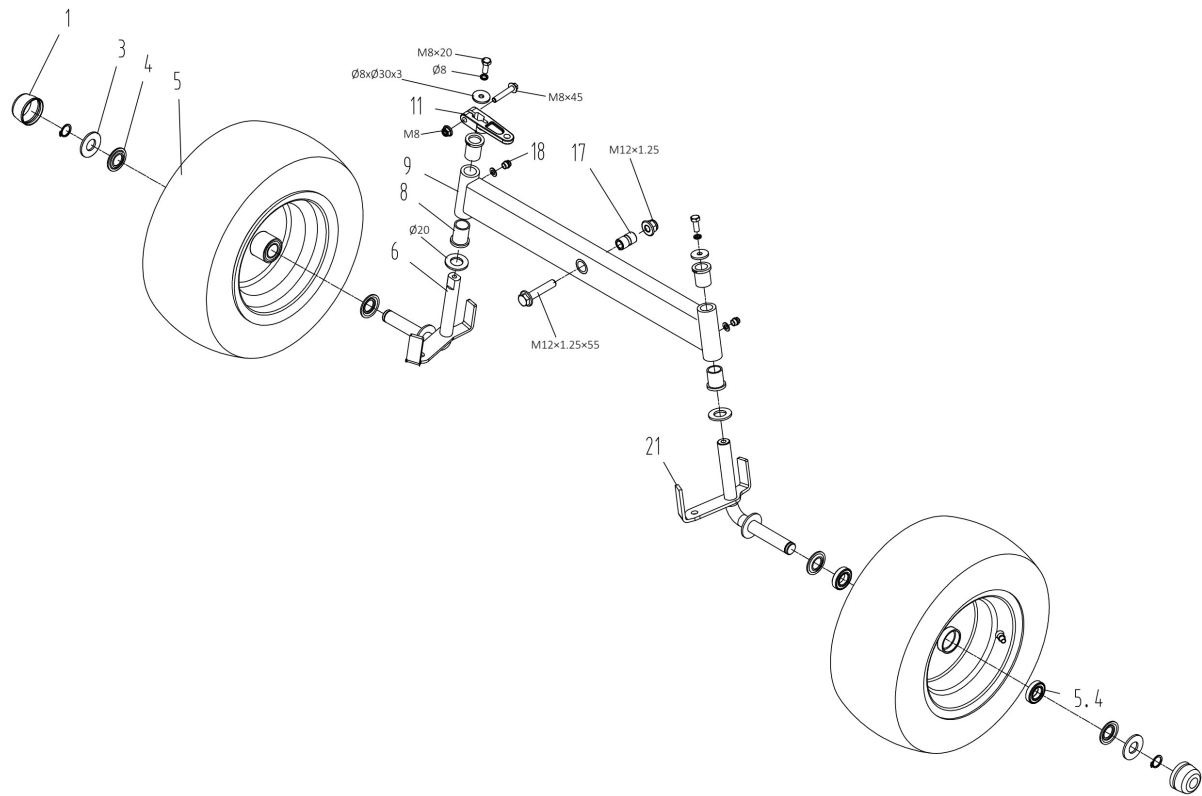

изображение Front axle

Ref.Nu	Qty	Part number	Description	Validity from	Validity till	Notes	Bulletin
1	2	TS000198R	Hub cap				
3	2	TS000199R	Washer				
4	4	TS000200R	Spacer				
5	2	TS000018R	Compl. front wheel				
5.4	4	TS000204R	Thrust bearing				
6	1	TS000019R	Pin			Destro; Right	
8	4	TS000020R	Bushing				
9	1	TS000205R	Front axle				
11	1	TS000021R	Lever				
17	1	TS000206R	Spacer				
18	2	TS000068R	Nipple				
21	1	TS000022R	Pin			Sinistro; Left