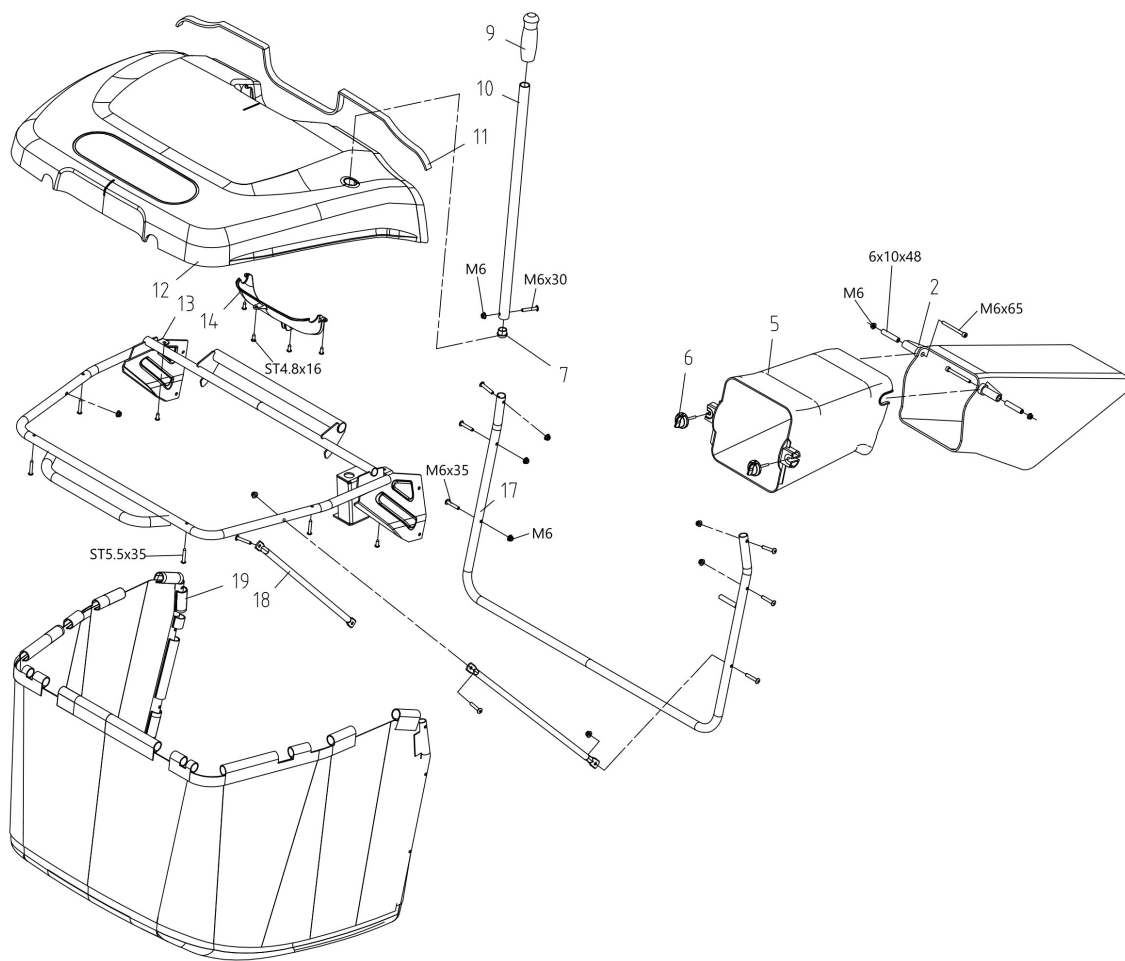

---

Electrical parts

---

body

---

Towing hitch

---

## изображение Mulching Kit

---

Ref.Nu	Qty	Part number	Description	Validity from	Validity till	Notes	Bulletin
1	1	TS000047R	Knob				
2	2	TS000048R	Spring				
3	1	TS000049R	Handle				
4	1	TS000050R	Spring				
5	1	TS000051R	Pin				
6	1	TS000002R	Deflector				

## изображение Engine

Ref.Nu	Qty	Part number	Description	Validity from	Validity till	Notes	Bulletin
1	1	TS000147R	Knob				
4	1	TS000430R	Throttle cable				
7	1	TS000009R	Key				
8	1	TS000159R	Pulley			Motore 14,5 K / 16 K / 19	
10	1	TS000010R	Support				
12	1	TS000149R	Clutch				
13	1	TS000150R	Bushing				
14	1	TS000151R	Thickness				
15	1	TS000152R	Bolt				
16	1	TS000153R	Plate				
18	1	TS000436R	Bracket				
23	1	TS000431R	Muffler			Motore 14,5 K / 16 K /19	
24	2	TS000156R	Gasket				
25	1	TS000432R	Grid				
29	1	TS000158R	Support				