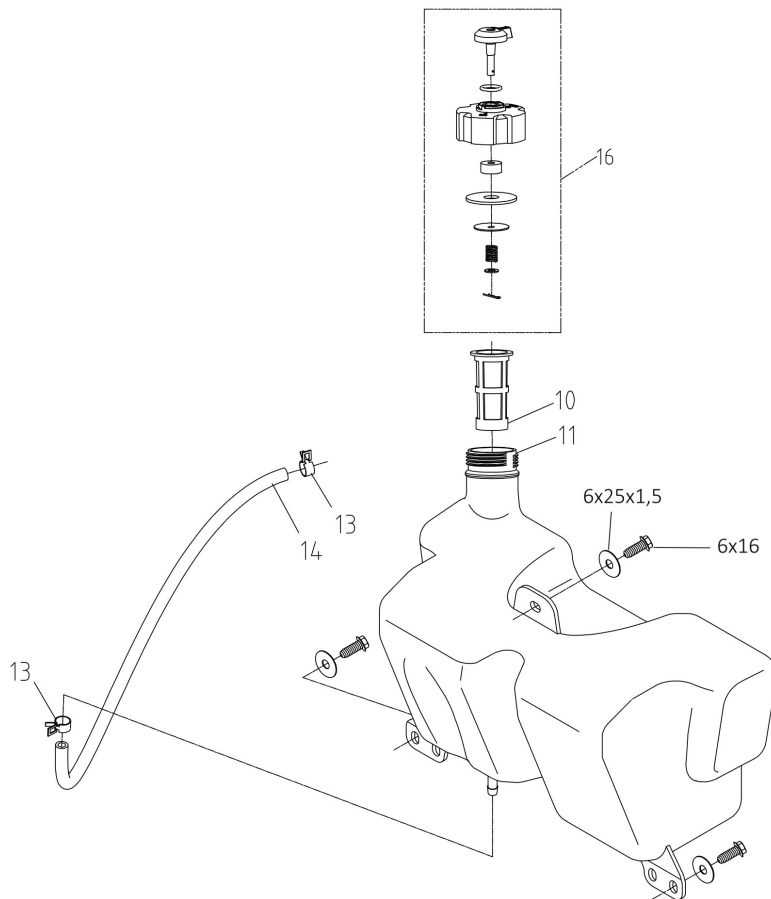

изображение Tank

Ref.Nu	Qty	Part number	Description	Validity from	Validity till	Notes	Bulletin
10	1	TS000012R	Filter				
11	1	TS000161R	Tank				
13	2	TS000162R	Band				
14	1	TS000163R	Fuel hose				
16	1	TS000013R	Tank cap