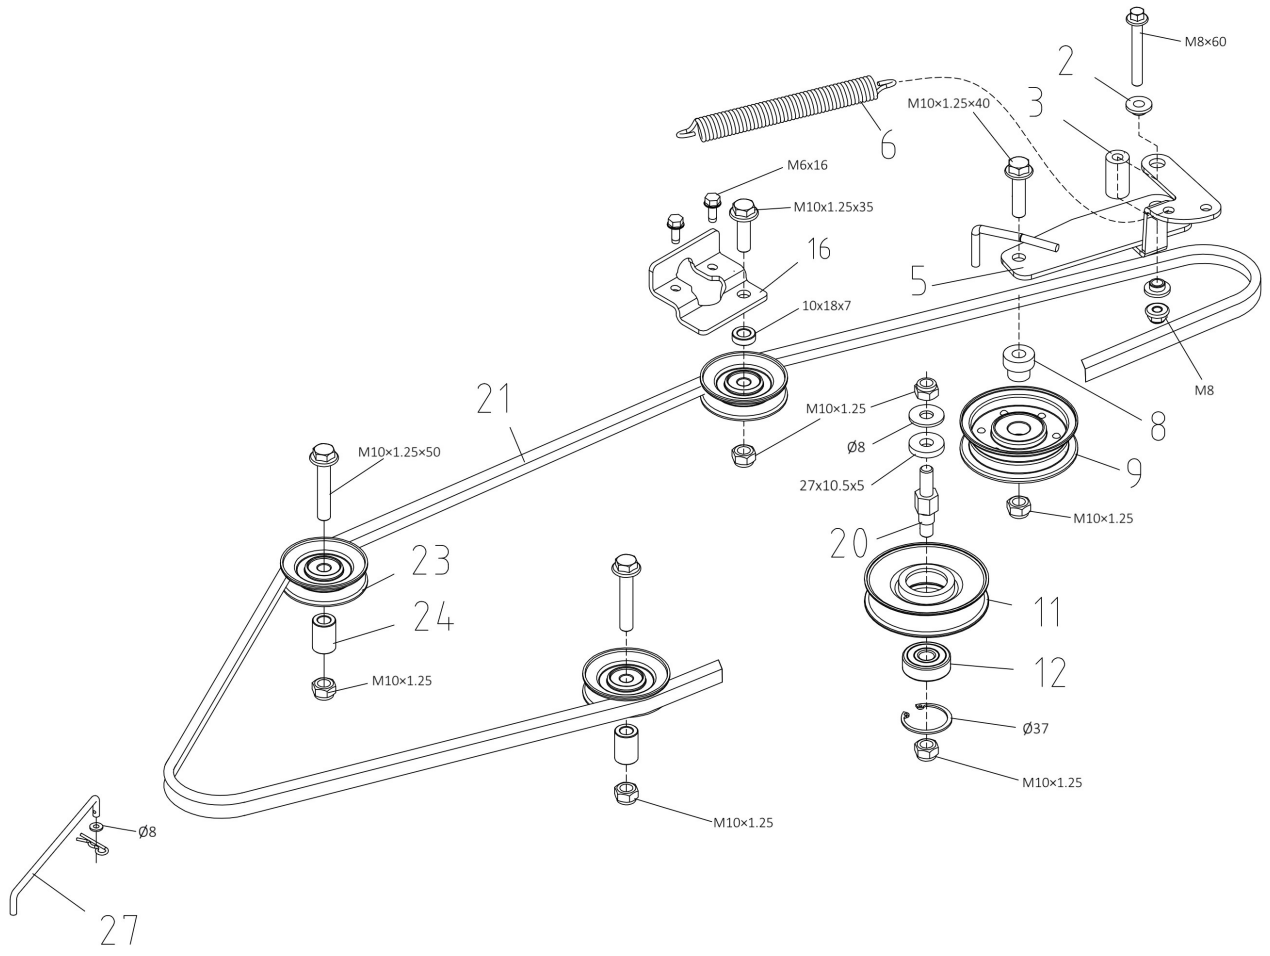

## изображение Engine

Ref.Nu	Qty	Part number	Description	Validity from	Validity till	Notes	Bulletin
1	1	TS000147R	Knob				
4	1	TS000430R	Throttle cable				
7	1	TS000009R	Key				
8	1	TS000159R	Pulley			Motore 14,5 K / 16 K / 19	
10	1	TS000010R	Support				
12	1	TS000149R	Clutch				
13	1	TS000150R	Bushing				
14	1	TS000151R	Thickness				
15	1	TS000152R	Bolt				
16	1	TS000153R	Plate				
18	1	TS000436R	Bracket				
23	1	TS000431R	Muffler			Motore 14,5 K / 16 K /19	
24	2	TS000156R	Gasket				
25	1	TS000432R	Grid				
29	1	TS000158R	Support				

## изображение Transmission

Ref.Nu	Qty	Part number	Description	Validity from	Validity till	Notes	Bulletin
2	2	TS000173R	Bushing				
3	1	TS000253R	Spacer				
5	1	TS000255R	Support				
6	1	TS000130R	Spring				
8	1	TS000122R	Bushing				
9	1	TS000007R	Pulley				
11	1	TS000006R	Pulley				
12	1	TS000005R	Thrust bearing				
16	1	TS000263R	Plate				
20	1	TS000259R	Screw				
21	1	TS000025R	Belt				
23	3	TS000023R	Pulley				
24	2	TS000260R	Bushing				
27	1	TS000264R	Guide pulley				

изображение Front axle

Ref.Nu	Qty	Part number	Description	Validity from	Validity till	Notes	Bulletin
1	2	TS000198R	Hub cap				
3	2	TS000199R	Washer				
4	4	TS000200R	Spacer				
5	2	TS000018R	Compl. front wheel				
5.4	4	TS000204R	Thrust bearing				
6	1	TS000019R	Pin			Destro; Right	
8	4	TS000020R	Bushing				
9	1	TS000205R	Front axle				
11	1	TS000021R	Lever				
17	1	TS000206R	Spacer				
18	2	TS000068R	Nipple				
21	1	TS000022R	Pin			Sinistro; Left	