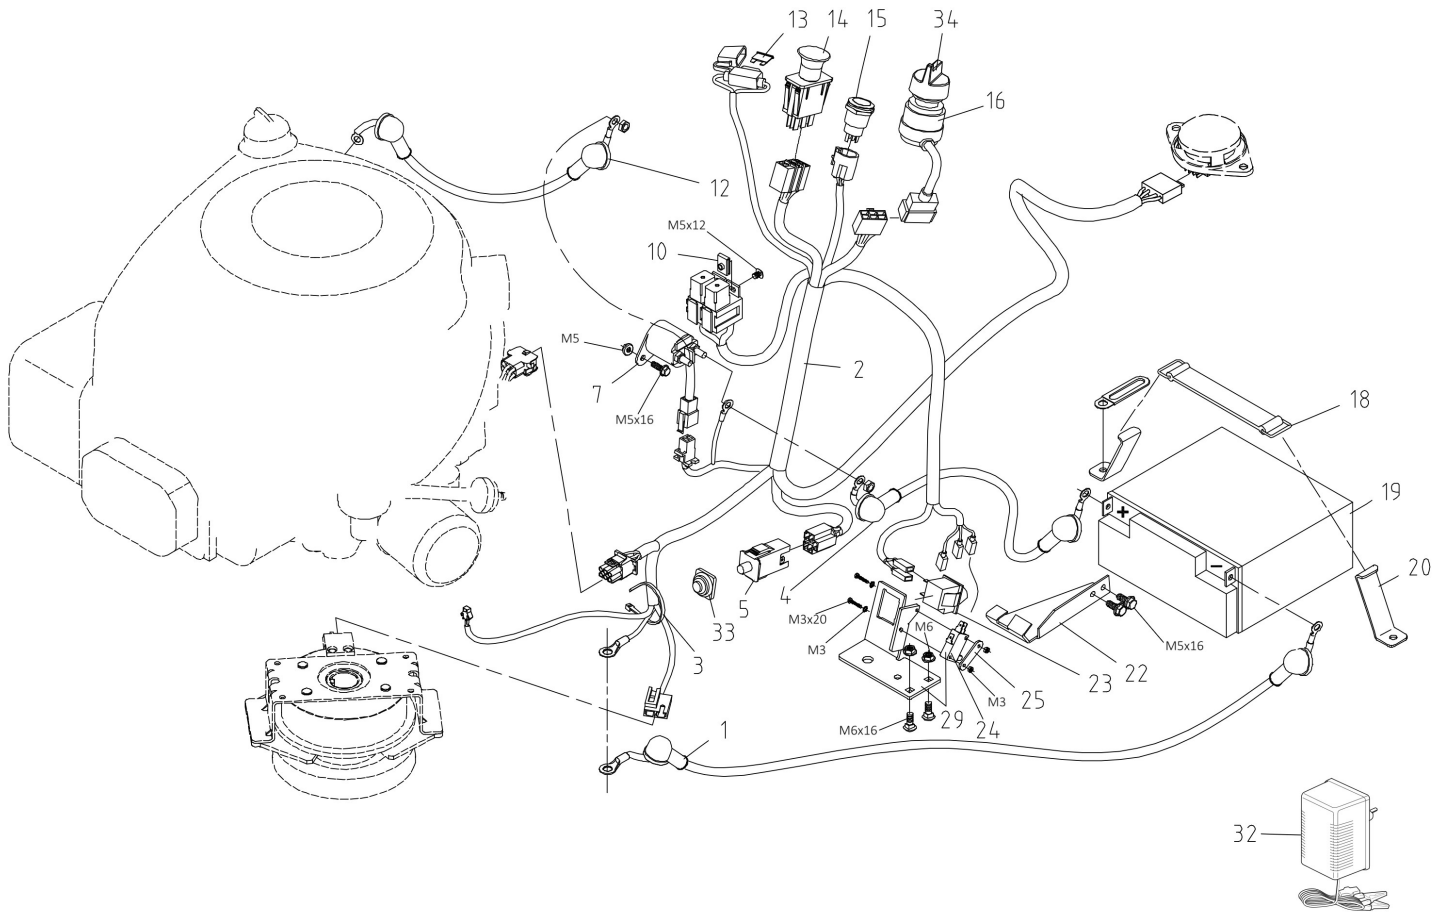

изображение Electrical parts

Ref.Nu	Qty	Part number	Description	Validity from	Validity till	Notes	Bulletin
1	1	TS000314R	Battery cables				
2	1	TS000447R	Wiring				
3	20	TS000316R	Band				
3	5	TS000317R	Band				
4	1	TS000319R	Battery cables				
5	1	TS000032R	Switch				
7	1	TS000033R	Solenoid				
10	1	TS000323R	Clamp				
12	1	TS000324R	Wire				
13	1	TS000325R	Fuse				
14	1	TS000034R	Switch				
15	1	TS000326R	Switch				
16	1	TS000035R	Shoe				
18	1	TS000332R	Belt				
19	1	TS000038R	Battery				
20	2	TS000333R	Bracket				
22	1	TS000336R	Control lever				
23	1	TS000037R	Micro-switch				
24	1	TS000435R	Switch				
25	1	TS000337R	Bracket				
29	1	68050054	Support + switch kit				
32	1	68130481	Battery charger				
33	1	TS000318R	Switch protection				
34	1	TS000412R	Starting key