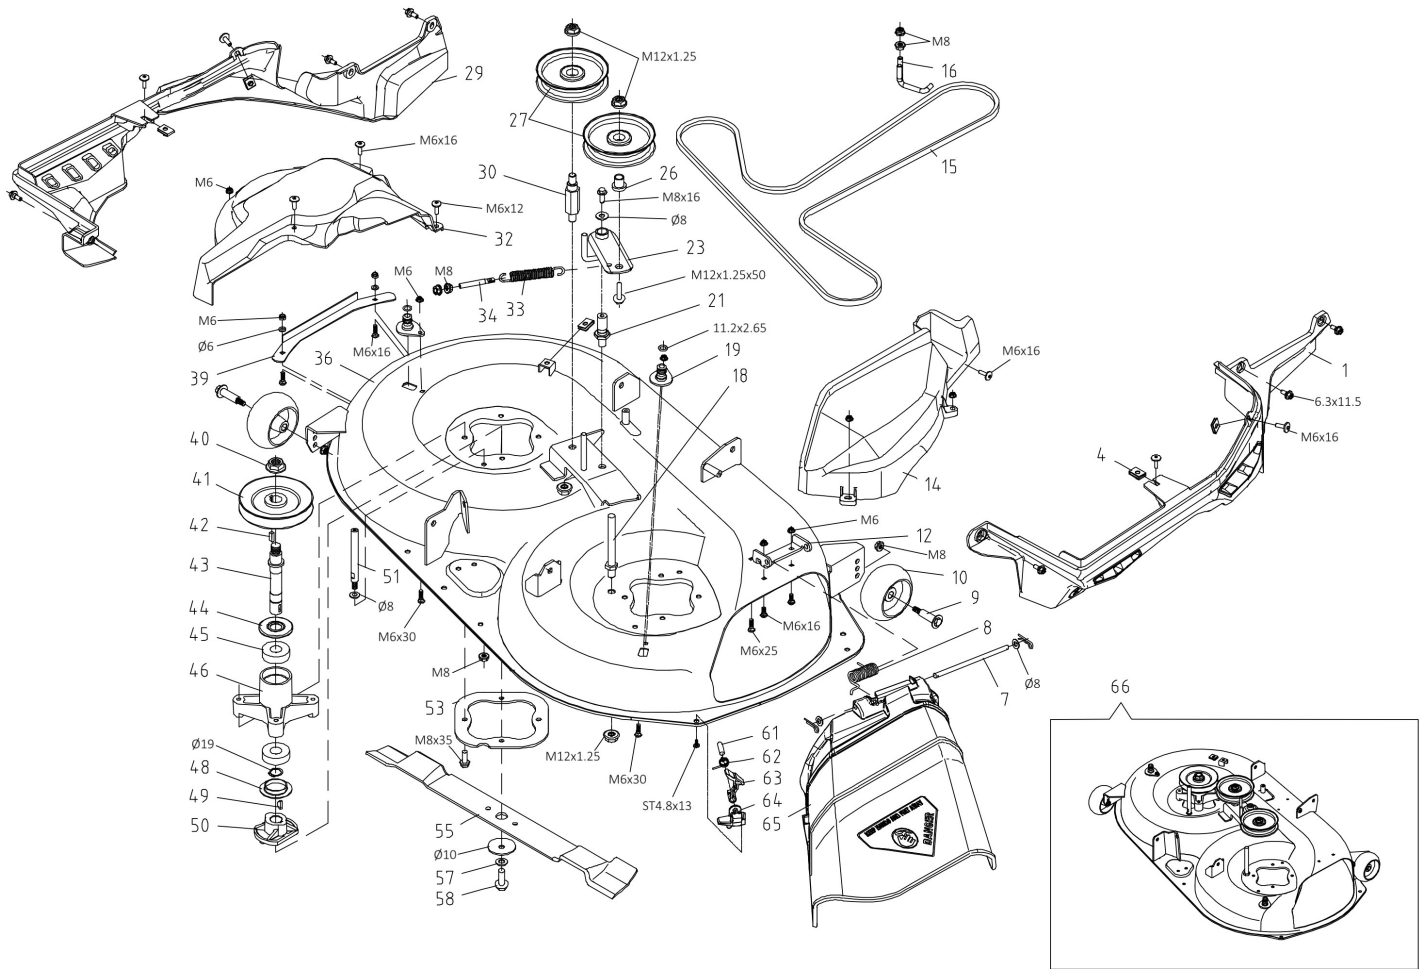

## изображение Mowing deck

Ref.Nu	Qty	Part number	Description	Validity from	Validity till	Notes	Bulletin
1	1	TS000115R	Right guard				
4	5	TS000066R	Clamp				
7	1	TS000116R	Pin				
8	1	TS000117R	Spring				
9	2	TS000071R	Screw				
10	2	TS000074R	Wheel				
12	1	TS000118R	Mount				
14	1	TS000119R	Belt cover				
15	1	TS000143R	V belt				
16	1	TS000420R	Bracket				
18	1	TS000421R	Rod				
19	2	TS000090R	Water hose connection				
21	1	TS000422R	Spacer				
23	1	TS000423R	Lever				
26	1	TS000122R	Bushing				
27	1	TS000126R	Pulley				
29	1	TS000125R	Guard sx				
30	1	TS000424R	Shaft				
32	1	TS000128R	Belt cover				
33	1	TS000130R	Spring				
34	1	TS000065R	Screw				
36	1	TS000427R	Mowing deck				
39	1	TS000145R	Bracket				
40	2	TS000132R	Nut				
41	2	TS000111R	Pulley				
42	2	TS000082R	Key				
43	2	TS000133R	Blade shaft				
44	2	TS000085R	Disc (guard)				
45	4	TS000086R	Thrust bearing				
46	2	TS000134R	Support				
48	2	TS000135R	Guard				
49	2	TS000099R	Key				
50	2	TS000095R	Blade hub			Acquistare anche il codice TS000135R / Also purchase code TS000135R	
51	2	TS000136R	Pin				
53	2	TS000426R	Plate				
55	2	TS000146R	Blade				
57	2	TS000097R	Washer				
58	2	TS000098R	Screw				
61	1	TS000138R	Pin				
62	1	TS000139R	Spring				
63	1	TS000140R	Locking lever				
64	1	TS000141R	Lever support				
65	1	TS000142R	Deflector				
66	1	TS000429R	Cutting plate assembly			Senza cinghie e protezioni / Without belts and protections	

## изображение Engine

Ref.Nu	Qty	Part number	Description	Validity from	Validity till	Notes	Bulletin
1	1	TS000147R	Knob				
4	1	TS000430R	Throttle cable				
7	1	TS000009R	Key				
8	1	TS000159R	Pulley			Motore 14,5 K / 16 K / 19	
10	1	TS000010R	Support				
12	1	TS000149R	Clutch				
13	1	TS000150R	Bushing				
14	1	TS000151R	Thickness				
15	1	TS000152R	Bolt				
16	1	TS000153R	Plate				
18	1	TS000436R	Bracket				
23	1	TS000431R	Muffler			Motore 14,5 K / 16 K /19	
24	2	TS000156R	Gasket				
25	1	TS000432R	Grid				
29	1	TS000158R	Support				