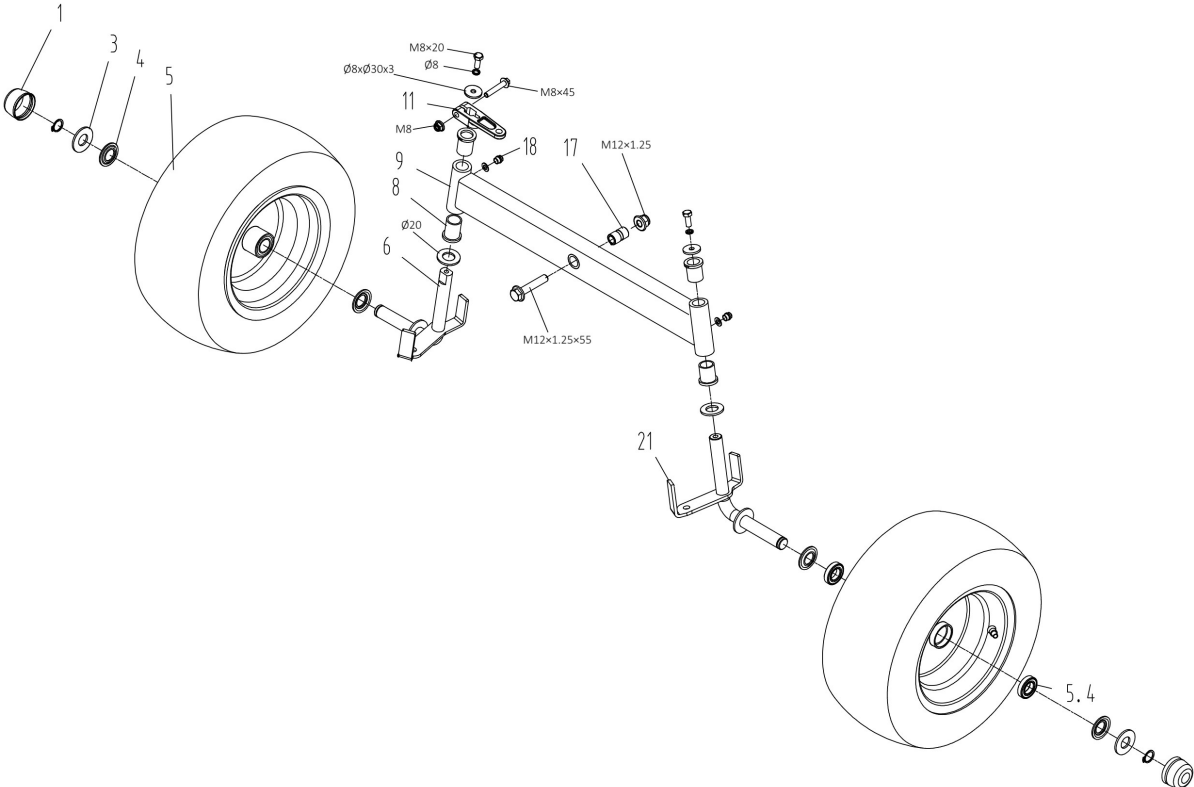

изображение Front axle

Ref.Nu	Qty	Part number	Description	Validity from	Validity till	Notes	Bulletin
1	2	TS000198R	Hub cap				
3	2	TS000199R	Washer				
4	4	TS000200R	Spacer				
5	2	TS000018R	Compl. front wheel				
5.4	4	TS000204R	Thrust bearing				
6	1	TS000019R	Pin			Destro; Right	
8	4	TS000020R	Bushing				
9	1	TS000205R	Front axle				
11	1	TS000021R	Lever				
17	1	TS000206R	Spacer				
18	2	TS000068R	Nipple				
21	1	TS000022R	Pin			Sinistro; Left