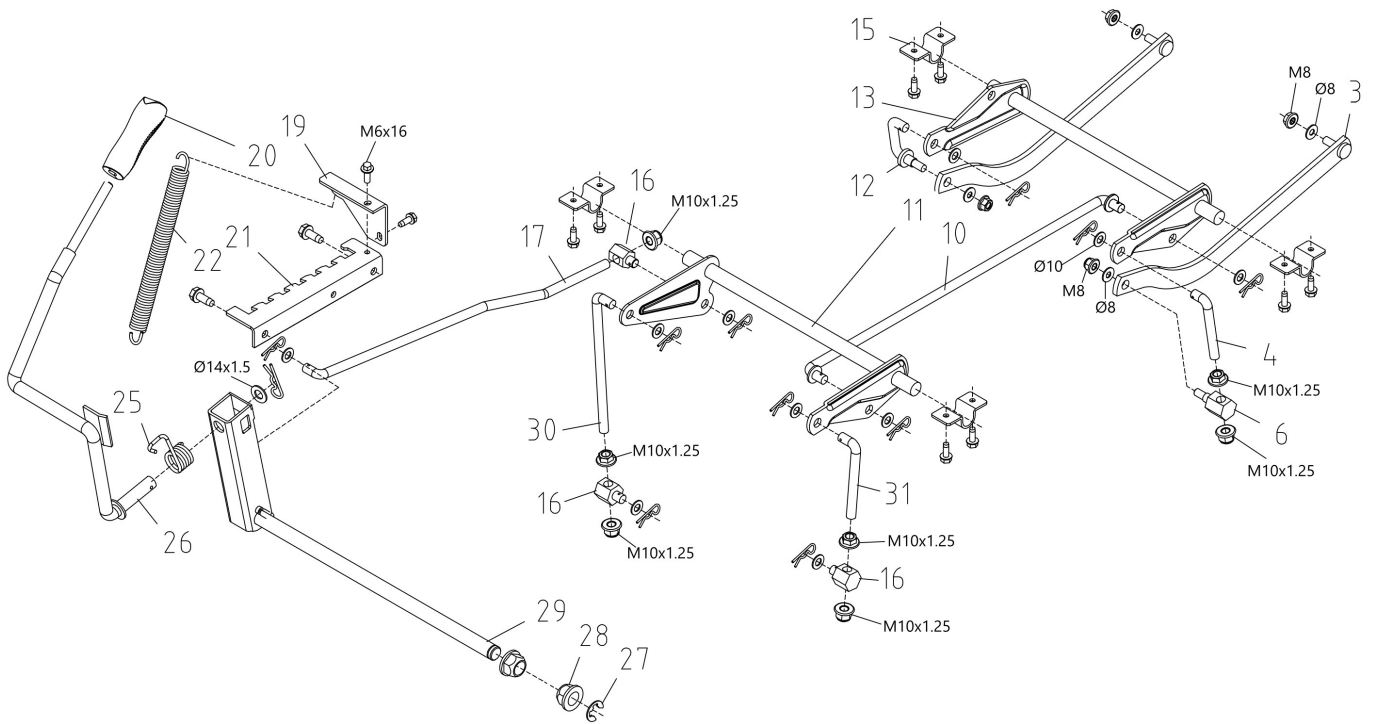

изображение Cutting plate lifting

Ref.Nu	Qty	Part number	Description	Validity from	Validity till	Notes	Bulletin
3	2	TS000444R	Rod				
4	1	TS000293R	Tie rod				
6	1	TS000294R	Joint				
10	1	TS000308R	Rod				
11	1	TS000309R	Axel lift				
12	1	TS000297R	Rod				
13	1	TS000298R	Support				
15	4	TS000231R	Support				
16	3	TS000299R	Joint				
17	1	TS000310R	Lever				
19	1	TS000301R	Plate				
20	1	TS000226R	Knob				
21	1	TS000030R	Support				
22	1	TS000302R	Spring				
25	1	TS000303R	Spring				
26	1	TS000031R	Lever				
27	1	TS000223R	Snap ring				
28	2	TS000378R	Bushing				
29	1	TS000304R	Lever				
30	1	TS000311R	Tie rod				
31	1	TS000312R	Tie rod