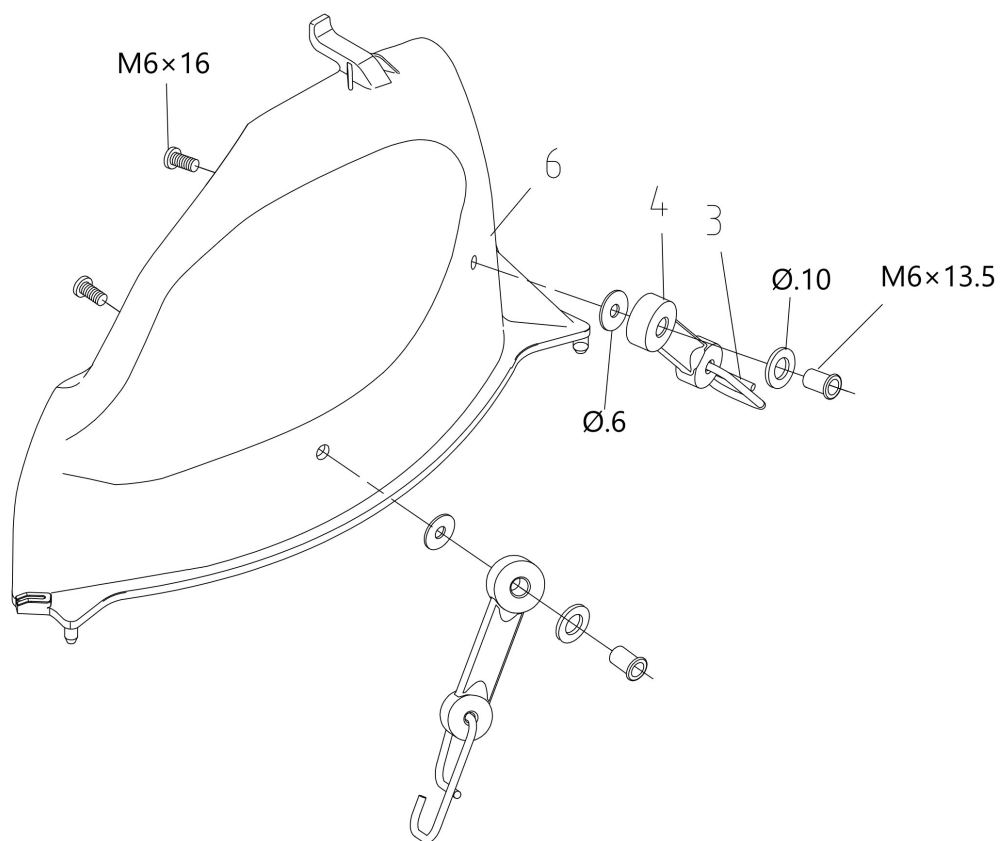

изображение Mulching Kit

Ref.Nu	Qty	Part number	Description	Validity from	Validity till	Notes	Bulletin
3	2	TS000043R	Hook				
4	2	TS000044R	Tie rod				
6	1	TS000046R	Deflector