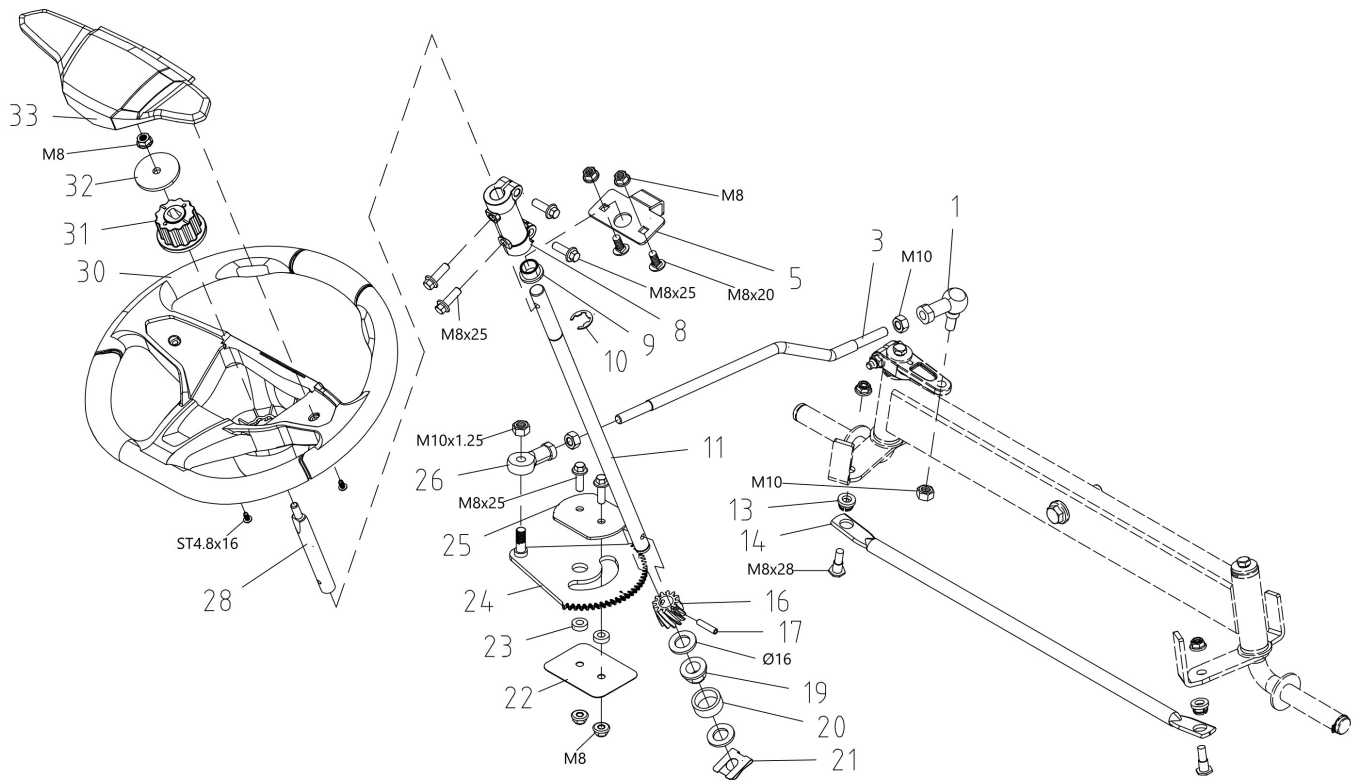

## изображение Transmission

Ref.Nu	Qty	Part number	Description	Validity from	Validity till	Notes	Bulletin
2	2	TS000173R	Bushing				
3	1	TS000253R	Spacer				
5	1	TS000255R	Support				
6	1	TS000130R	Spring				
8	1	TS000122R	Bushing				
9	1	TS000007R	Pulley				
11	1	TS000006R	Pulley				
12	1	TS000005R	Thrust bearing				
16	1	TS000263R	Plate				
20	1	TS000259R	Screw				
21	1	TS000025R	Belt				
23	3	TS000023R	Pulley				
24	2	TS000260R	Bushing				
27	1	TS000264R	Guide pulley				

изображение Front axle

Ref.Nu	Qty	Part number	Description	Validity from	Validity till	Notes	Bulletin
1	2	TS000198R	Hub cap				
3	2	TS000199R	Washer				
4	4	TS000200R	Spacer				
5	2	TS000018R	Compl. front wheel				
5.4	4	TS000204R	Thrust bearing				
6	1	TS000019R	Pin			Destro; Right	
8	4	TS000020R	Bushing				
9	1	TS000205R	Front axle				
11	1	TS000021R	Lever				
17	1	TS000206R	Spacer				
18	2	TS000068R	Nipple				
21	1	TS000022R	Pin			Sinistro; Left	

## изображение Steering arm

Ref.Nu	Qty	Part number	Description	Validity from	Validity till	Notes	Bulletin
1	1	TS000267R	Joint				
3	1	TS000268R	Tie rod				
5	1	TS000269R	Plate				
8	1	TS000270R	Sleeve				
9	1	TS000271R	Bushing				
10	1	TS000272R	Snap ring				
11	1	TS000273R	Steering arm				
13	2	TS000274R	Bushing				
14	1	TS000275R	Tie rod				
16	1	TS000026R	Sprocket				
17	1	TS000276R	Pin				
19	1	TS000378R	Bushing				
20	1	TS000277R	Bushing				
21	1	TS000278R	Cotter pin				
22	1	TS000279R	Fixing plate				
23	2	TS000280R	Bushing				
24	1	TS000027R	Sector				
25	1	TS000281R	Fixing plate				
26	1	TS000282R	Joint				
28	1	TS000283R	Spacer				
30	1	TS000284R	Steering wheel				
31	1	TS000028R	Support				
32	1	TS000379R	Washer				
33	1	TS000375R	Cover			Rosso - Red	