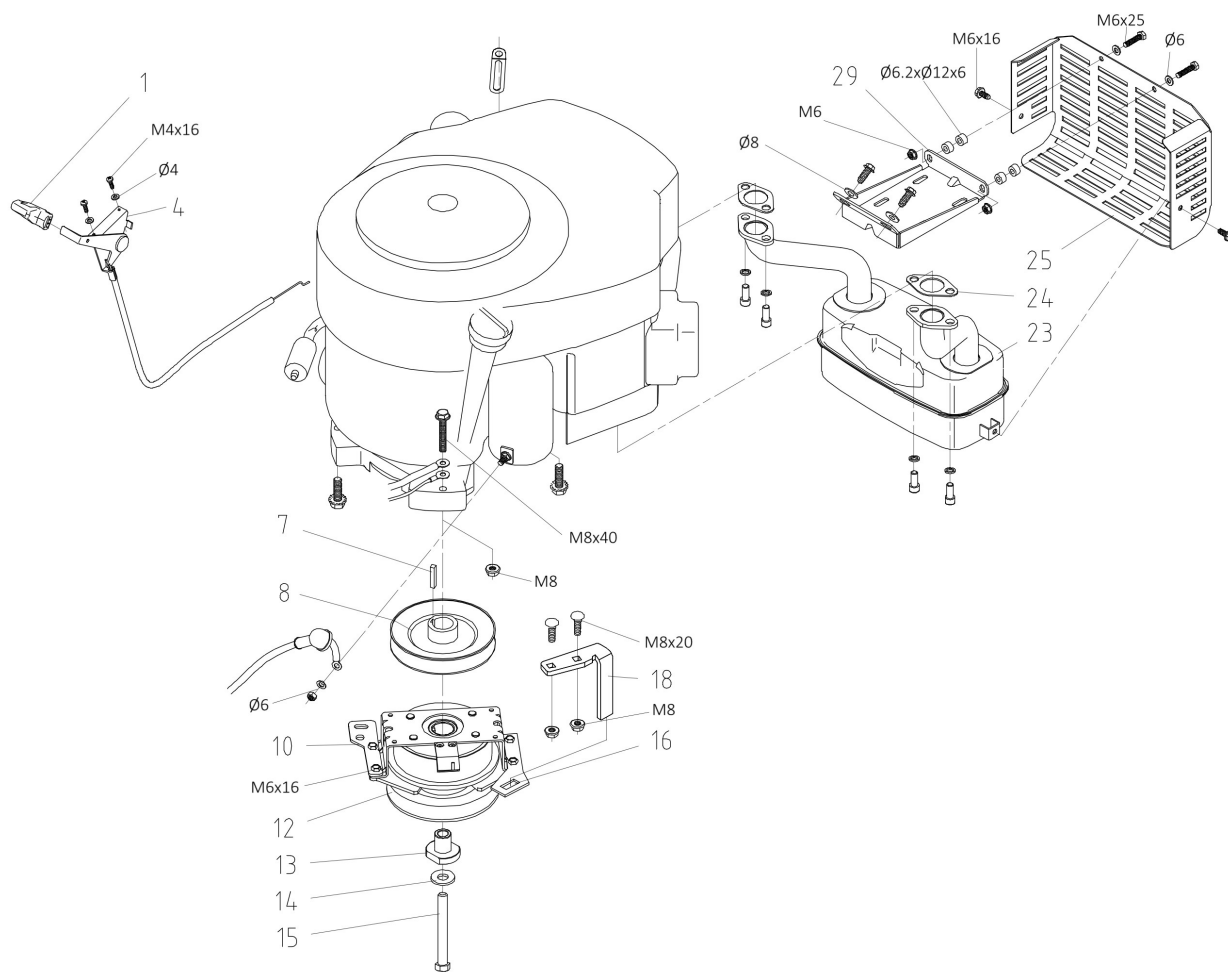

## изображение Mowing deck

Ref.Nu	Qty	Part number	Description	Validity from	Validity till	Notes	Bulletin
1	1	TS000115R	Right guard				
4	5	TS000066R	Clamp				
7	1	TS000116R	Pin				
8	1	TS000117R	Spring				
9	2	TS000071R	Screw				
10	2	TS000074R	Wheel				
12	1	TS000118R	Mount				
14	1	TS000119R	Belt cover				
15	1	TS000143R	V belt				
16	1	TS000420R	Bracket				
18	1	TS000421R	Rod				
19	2	TS000090R	Water hose connection				
21	1	TS000422R	Spacer				
23	1	TS000423R	Lever				
26	1	TS000122R	Bushing				
27	1	TS000126R	Pulley				
29	1	TS000125R	Guard sx				
30	1	TS000424R	Shaft				
32	1	TS000128R	Belt cover				
33	1	TS000130R	Spring				
34	1	TS000065R	Screw				
36	1	TS000427R	Mowing deck				
39	1	TS000145R	Bracket				
40	2	TS000132R	Nut				
41	2	TS000111R	Pulley				
42	2	TS000082R	Key				
43	2	TS000133R	Blade shaft				
44	2	TS000085R	Disc (guard)				
45	4	TS000086R	Thrust bearing				
46	2	TS000134R	Support				
48	2	TS000135R	Guard				
49	2	TS000099R	Key				
50	2	TS000095R	Blade hub			Acquistare anche il codice TS000135R / Also purchase code TS000135R	
51	2	TS000136R	Pin				
53	2	TS000426R	Plate				
55	2	TS000146R	Blade				
57	2	TS000097R	Washer				
58	2	TS000098R	Screw				
61	1	TS000138R	Pin				
62	1	TS000139R	Spring				
63	1	TS000140R	Locking lever				
64	1	TS000141R	Lever support				
65	1	TS000142R	Deflector				
66	1	TS000429R	Cutting plate assembly			Senza cinghie e protezioni / Without belts and protections	

## изображение Engine

Ref.Nu	Qty	Part number	Description	Validity from	Validity till	Notes	Bulletin
1	1	TS000147R	Knob				
4	1	TS000430R	Throttle cable				
7	1	TS000009R	Key				
8	1	TS000159R	Pulley			Motore 14,5 K / 16 K / 19	
10	1	TS000010R	Support				
12	1	TS000149R	Clutch				
13	1	TS000150R	Bushing				
14	1	TS000151R	Thickness				
15	1	TS000152R	Bolt				
16	1	TS000153R	Plate				
18	1	TS000436R	Bracket				
23	1	TS000431R	Muffler			Motore 14,5 K / 16 K /19	
24	2	TS000156R	Gasket				
25	1	TS000432R	Grid				
29	1	TS000158R	Support				