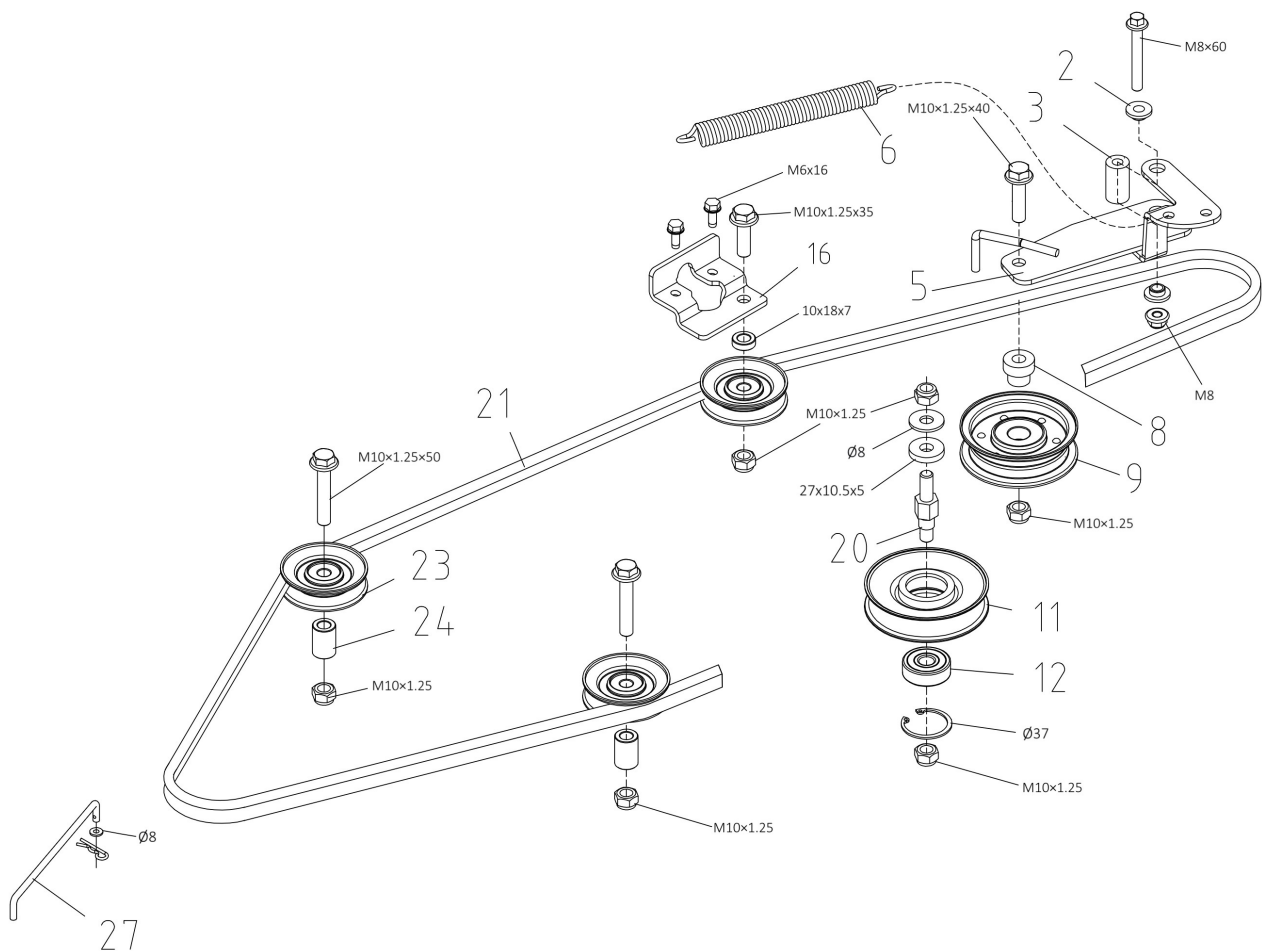

## изображение Mowing deck

Ref.Nu	Qty	Part number	Description	Validity from	Validity till	Notes	Bulletin
1	1	TS000108R	Belt cover				
4	1	TS000064R	Bracket				
5	1	TS000065R	Screw				
7	4	TS000066R	Clamp				
9	1	TS000067R	Spring				
11	1	TS000068R	Nipple				
12	1	TS000069R	Lever				
14	1	TS000070R	Bushing				
15	2	TS000071R	Screw				
16	1	TS000072R	Pulley				
17	1	TS000073R	Thrust bearing				
18	2	TS000074R	Wheel				
21	1	TS000109R	Mowing deck				
22	1	TS000076R	Bushing				
24	2	TS000005R	Thrust bearing				
25	2	TS000006R	Pulley				
26	1	TS000077R	Screw				
27	1	TS000110R	Belt				
28	1	TS000079R	Bracket				
29	2	TS000090R	Water hose connection				
31	2	TS000089R	Rivet				
32	1	TS000080R	Blade shaft				
33	4	TS000086R	Thrust bearing				
34	2	TS000085R	Disc (guard)				
35	2	TS000111R	Pulley				
36	2	TS000082R	Key				
40	1	TS000081R	Screw				
41	1	TS000087R	Blade shaft				
44	1	TS000112R	Belt cover				
45	2	TS000091R	Plate				
46	2	TS000092R	Tube				
47	2	TS000093R	Support				
48	2	TS000094R	Spacer				
50	2	TS000095R	Blade hub				
51	1	TS000113R	Blade				
52	2	TS000097R	Washer				
54	1	TS000098R	Screw				
55	2	TS000099R	Key				
56	1	TS000114R	Blade				
57	1	TS000408R	Screw				

## изображение Transmission

Ref.Nu	Qty	Part number	Description	Validity from	Validity till	Notes	Bulletin
2	2	TS000173R	Bushing				
3	1	TS000253R	Spacer				
5	1	TS000255R	Support				
6	1	TS000130R	Spring				
8	1	TS000122R	Bushing				
9	1	TS000007R	Pulley				
11	1	TS000006R	Pulley				
12	1	TS000005R	Thrust bearing				
16	1	TS000263R	Plate				
20	1	TS000259R	Screw				
21	1	TS000025R	Belt				
23	3	TS000023R	Pulley				
24	2	TS000260R	Bushing				
27	1	TS000264R	Guide pulley				