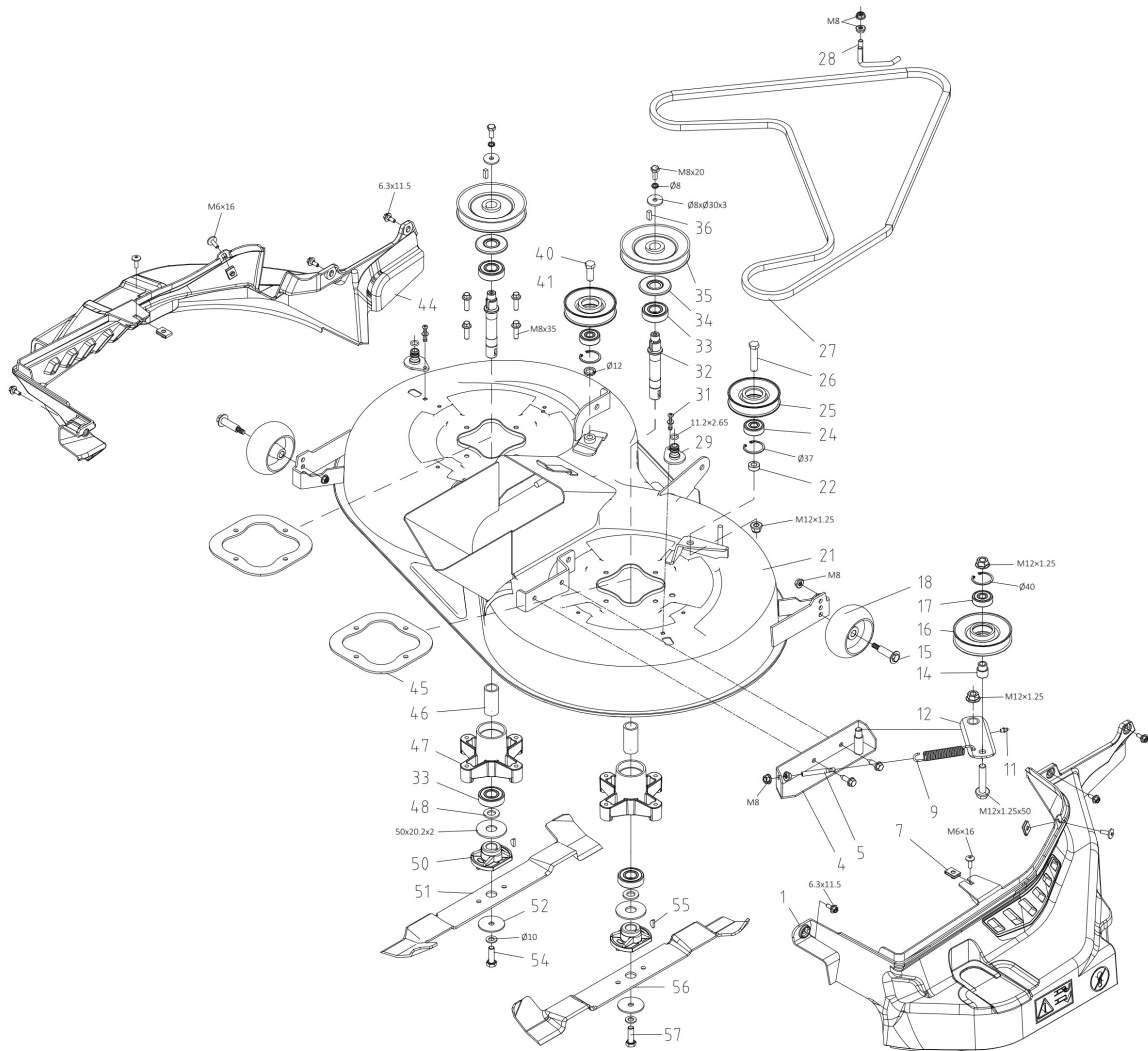

## изображение Mulching Kit

---

Ref.Nu	Qty	Part number	Description	Validity from	Validity till	Notes	Bulletin
1	1	TS000047R	Knob				
2	2	TS000048R	Spring				
3	1	TS000049R	Handle				
4	1	TS000050R	Spring				
5	1	TS000051R	Pin				
6	1	TS000003R	Deflector				

## изображение Engine

Ref.Nu	Qty	Part number	Description	Validity from	Validity till	Notes	Bulletin
1	1	TS000147R	Knob				
4	1	TS000430R	Throttle cable				
7	1	TS000009R	Key				
8	1	TS000159R	Pulley			Motore 14,5 K / 16 K / 19	
10	1	TS000010R	Support				
12	1	TS000149R	Clutch				
13	1	TS000150R	Bushing				
14	1	TS000151R	Thickness				
15	1	TS000152R	Bolt				
16	1	TS000153R	Plate				
18	1	TS000436R	Bracket				
23	1	TS000431R	Muffler			Motore 14,5 K / 16 K /19	
24	2	TS000156R	Gasket				
25	1	TS000432R	Grid				
29	1	TS000158R	Support				