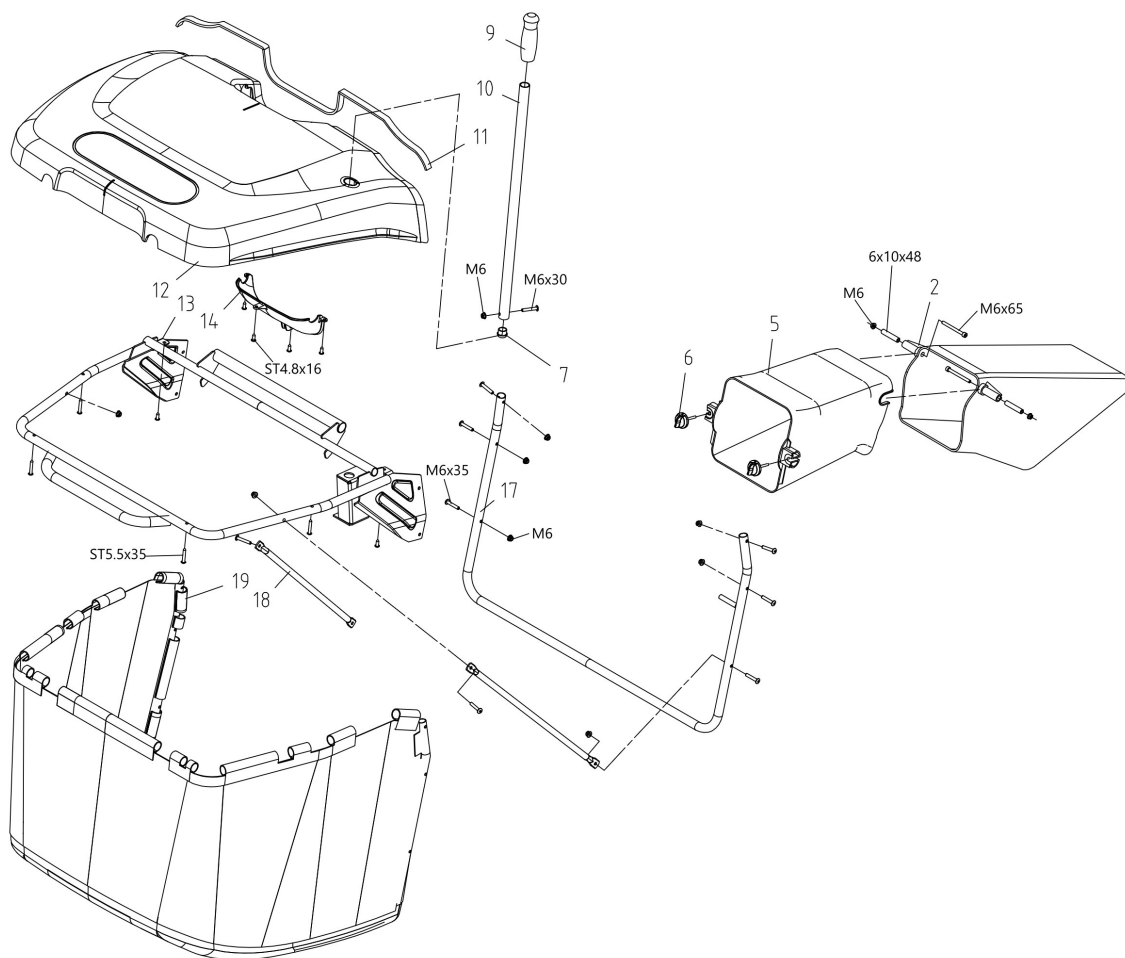

---

Electrical parts

---

body

---

Towing hitch

---

## изображение Mulching Kit

---

Ref.Nu	Qty	Part number	Description	Validity from	Validity till	Notes	Bulletin
1	1	TS000047R	Knob				
2	2	TS000048R	Spring				
3	1	TS000049R	Handle				
4	1	TS000050R	Spring				
5	1	TS000051R	Pin				
6	1	TS000003R	Deflector				