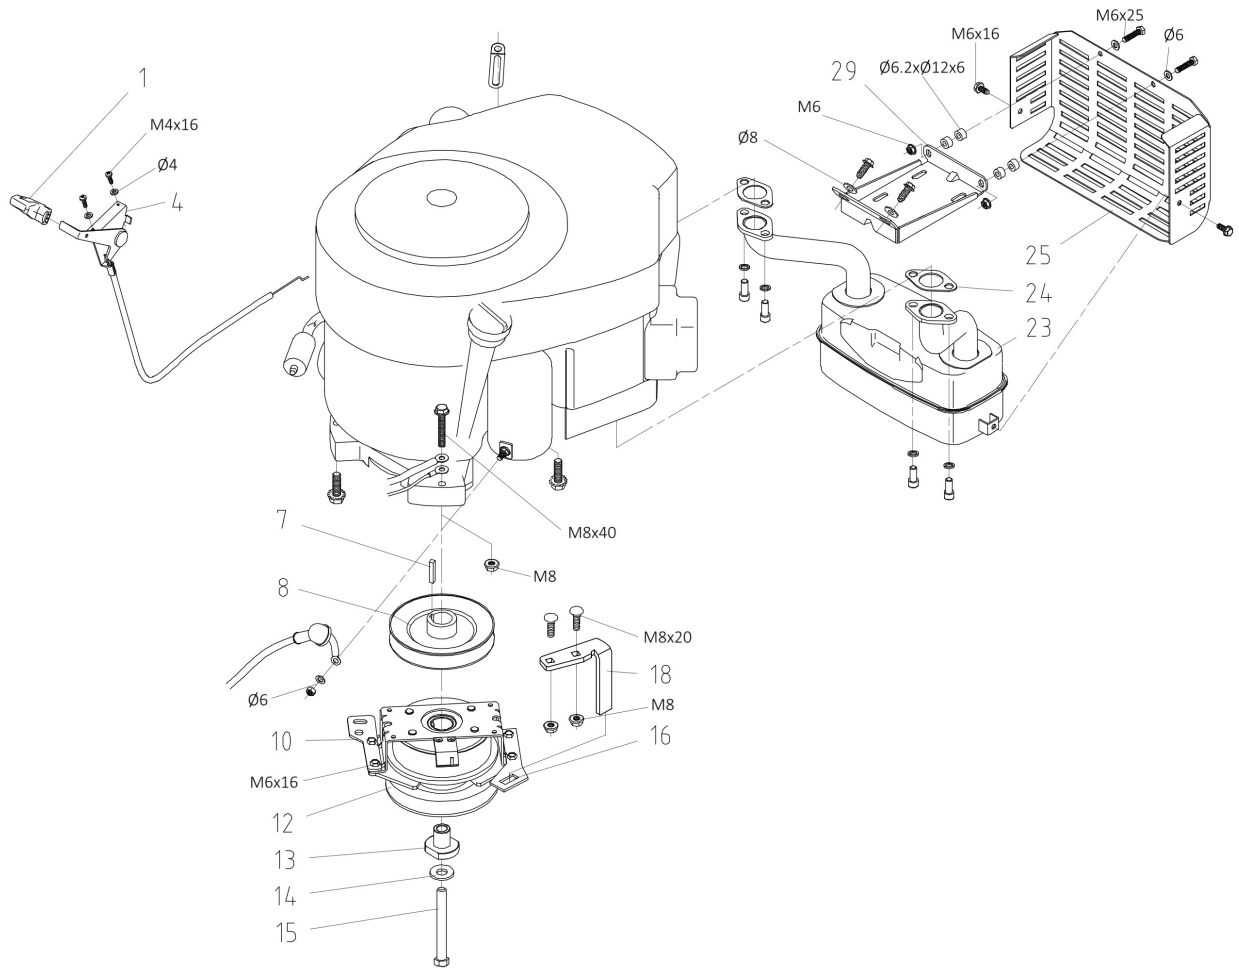

## изображение Mulching Kit

---

Ref.Nu	Qty	Part number	Description	Validity from	Validity till	Notes	Bulletin
1	1	TS000047R	Knob				
2	2	TS000048R	Spring				
3	1	TS000049R	Handle				
4	1	TS000050R	Spring				
5	1	TS000051R	Pin				
6	1	TS000003R	Deflector				

## изображение Engine

Ref.Nu	Qty	Part number	Description	Validity from	Validity till	Notes	Bulletin
1	1	TS000147R	Knob				
4	1	TS000430R	Throttle cable				
7	1	TS000009R	Key				
8	1	TS000159R	Pulley			Motore 14,5 K / 16 K / 19	
10	1	TS000010R	Support				
12	1	TS000149R	Clutch				
13	1	TS000150R	Bushing				
14	1	TS000151R	Thickness				
15	1	TS000152R	Bolt				
16	1	TS000153R	Plate				
18	1	TS000436R	Bracket				
23	1	TS000431R	Muffler			Motore 14,5 K / 16 K /19	
24	2	TS000156R	Gasket				
25	1	TS000432R	Grid				
29	1	TS000158R	Support				