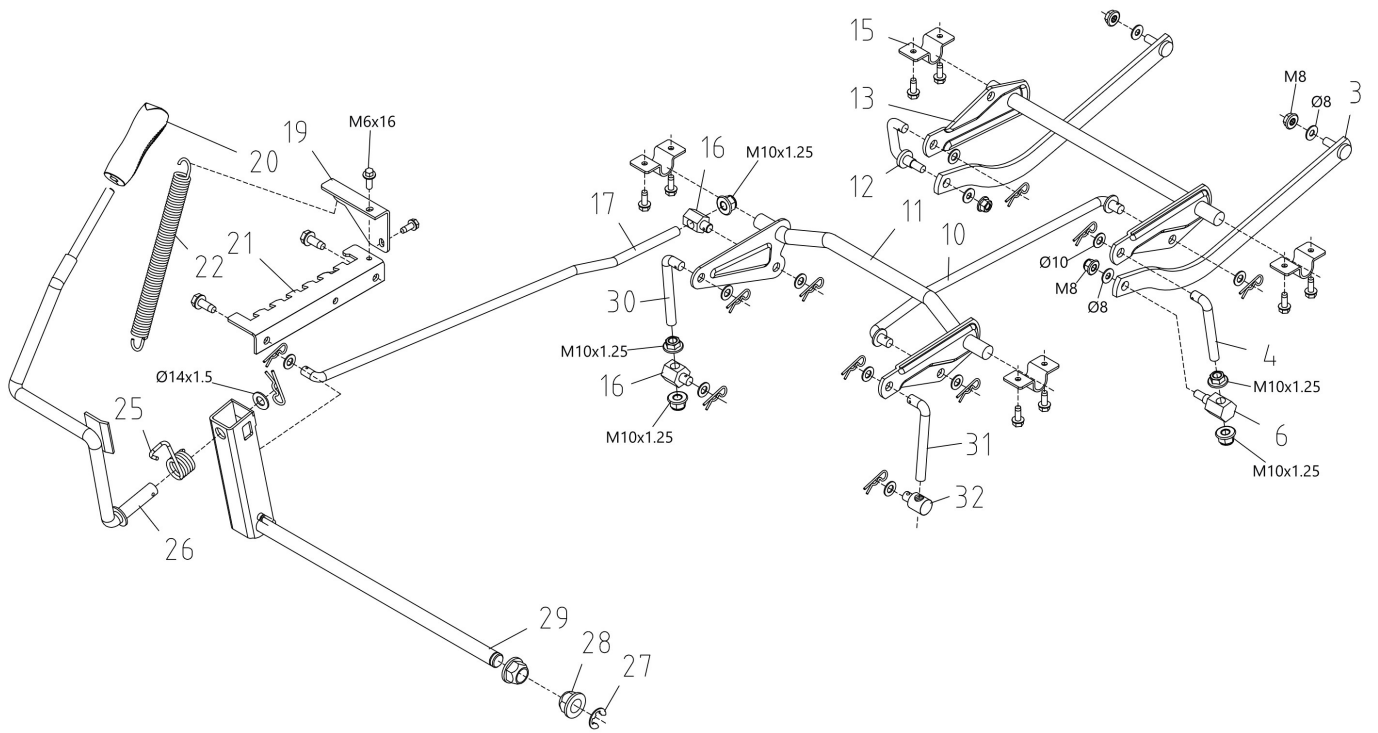

изображение Cutting plate lifting

Ref.Nu	Qty	Part number	Description	Validity from	Validity till	Notes	Bulletin
3	2	TS000292R	Rod				
4	1	TS000293R	Tie rod				
6	1	TS000294R	Joint				
10	1	TS000295R	Rod				
11	1	TS000296R	Axel lift				
12	1	TS000297R	Rod				
13	1	TS000298R	Support				
15	4	TS000231R	Support				
16	2	TS000299R	Joint				
17	1	TS000300R	Rod				
19	1	TS000301R	Plate				
20	1	TS000226R	Knob				
21	1	TS000030R	Support				
22	1	TS000302R	Spring				
25	1	TS000303R	Spring				
26	1	TS000031R	Lever				
27	1	TS000223R	Snap ring				
28	2	TS000378R	Bushing				
29	1	TS000304R	Lever				
30	1	TS000305R	Tie rod				
31	1	TS000306R	Tie rod				
32	1	TS000307R	Joint