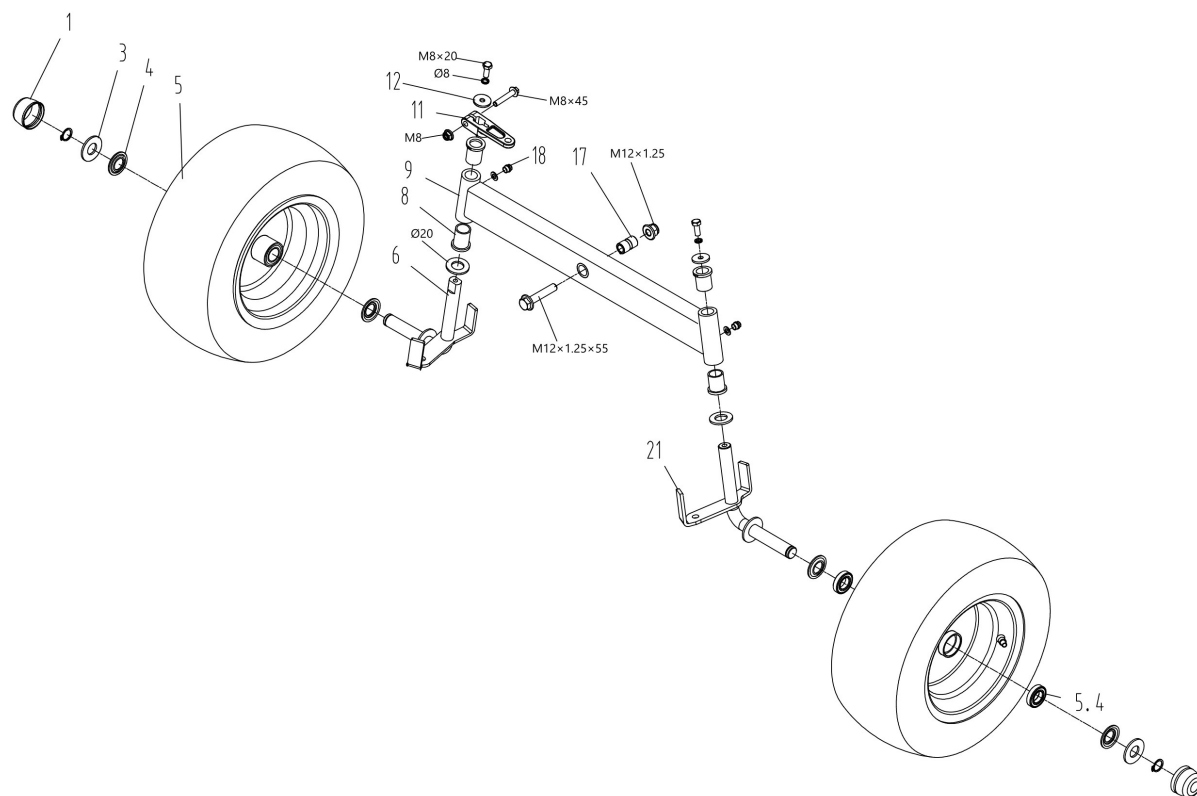

изображение Front axle

Ref.Nu	Qty	Part number	Description	Validity from	Validity till	Notes	Bulletin
1	2	TS000198R	Hub cap				
3	2	TS000199R	Washer				
4	4	TS000200R	Spacer				
5	2	TS000018R	Compl. front wheel				
5,4	4	TS000204R	Thrust bearing				
6	1	TS000019R	Pin			Destro; Right	
8	4	TS000020R	Bushing				
9	1	TS000205R	Front axle				
11	1	TS000021R	Lever				
12	2	TS000083R	Washer				
17	1	TS000206R	Spacer				
18	2	TS000068R	Nipple				
21	1	TS000022R	Pin			Sinistro; Left