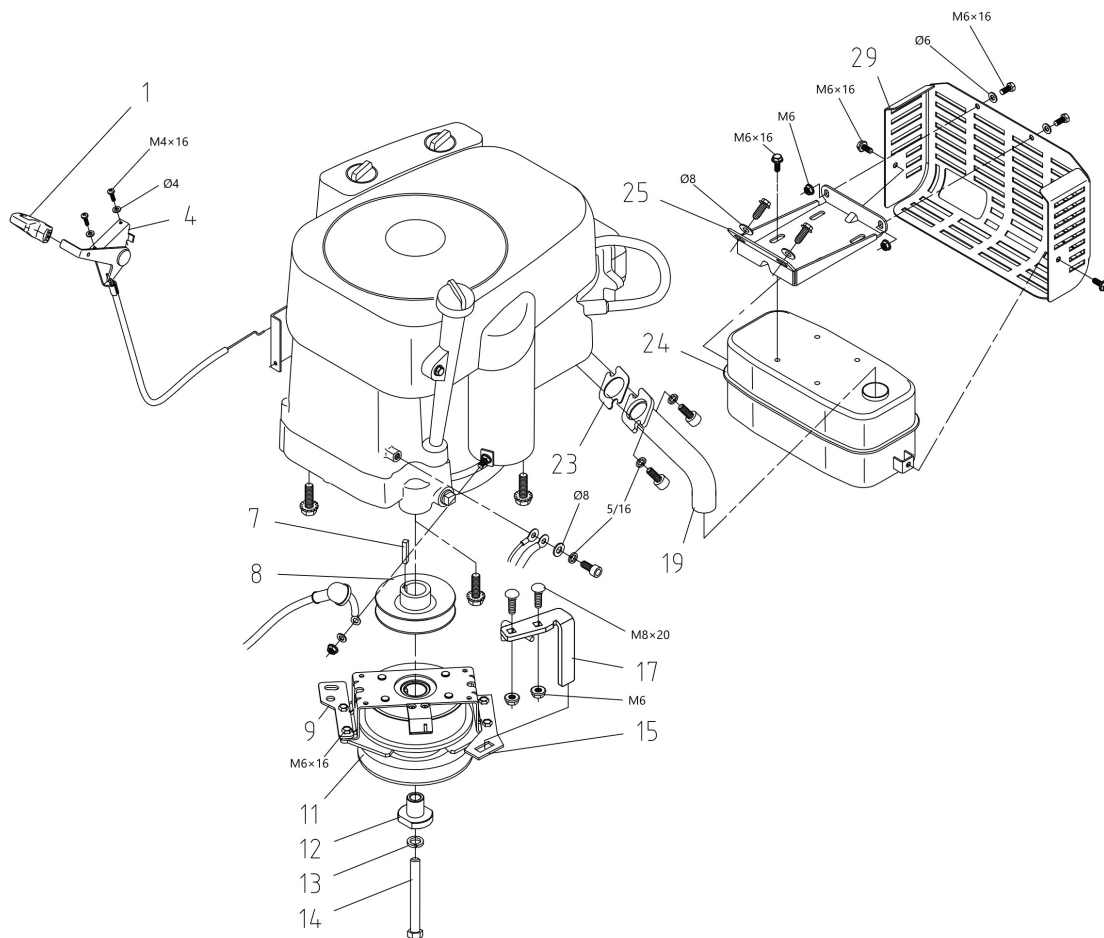

Ref.Nu	Qty	Part number	Description	Validity from	Validity till	Notes	Bulletin
1	1	TS000115R	Right guard				
4	5	TS000066R	Clamp				
7	1	TS000116R	Pin				
8	1	TS000117R	Spring				
9	2	TS000071R	Screw				
10	2	TS000074R	Wheel				
12	1	TS000118R	Mount				
14	1	TS000119R	Belt cover				
16	1	TS000120R	Bushing				
17	2	TS000090R	Water hose connection				
20	1	TS000121R	Lever				
21	1	TS000122R	Bushing				
22	1	TS000007R	Pulley				
24	1	TS000143R	V belt				
25	1	TS000124R	Bracket				
27	1	TS000125R	Guard sx				
28	1	TS000126R	Pulley				
29	1	TS000127R	Bushing				
32	1	TS000128R	Belt cover				
33	1	TS000129R	Spacer				
34	1	TS000130R	Spring				
35	1	TS000065R	Screw				
37	1	TS000144R	Mowing deck				
40	1	TS000145R	Bracket				
41	2	TS000132R	Nut				
42	2	TS000111R	Pulley				
43	2	TS000082R	Key				
44	2	TS000133R	Blade shaft				
45	2	TS000085R	Disc (guard)				
46	4	TS000086R	Thrust bearing				
47	2	TS000134R	Support				
49	2	TS000135R	Guard				
50	2	TS000099R	Key				
51	2	TS000095R	Blade hub			Acquistare anche il codice	
52	2	TS000136R	Pin				
55	2	TS000091R	Plate				
57	2	TS000146R	Blade				
58	2	TS000097R	Washer				
60	2	TS000098R	Screw				
63	1	TS000138R	Pin				
64	1	TS000139R	Spring				
65	1	TS000140R	Locking lever				
66	1	TS000141R	Lever support				
67	1	TS000142R	Deflector				