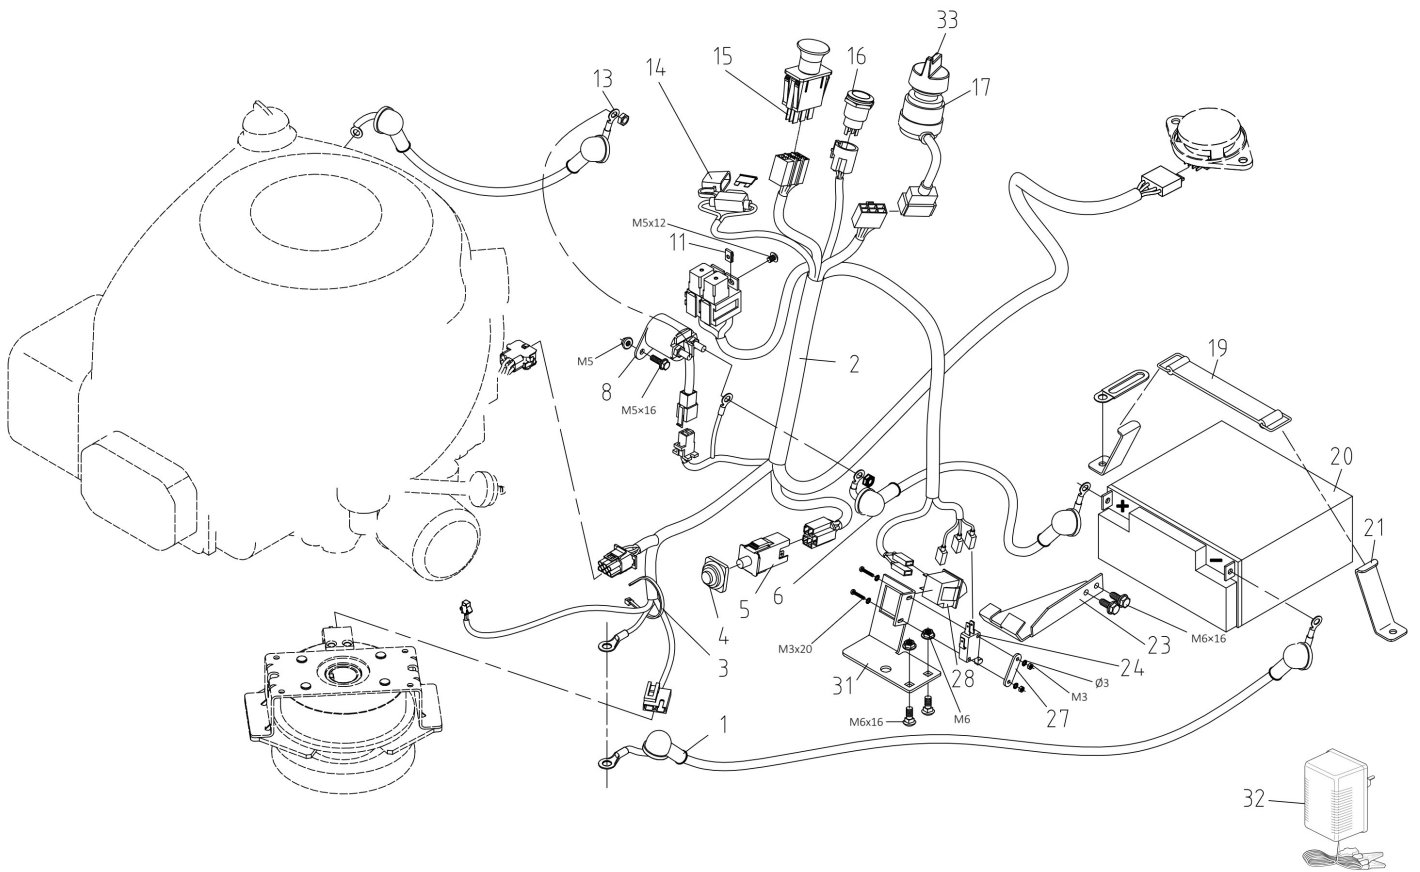

изображение Electrical parts

Ref.Nu	Qty	Part number	Description	Validity from	Validity till	Notes	Bulletin
1	1	TS000314R	Battery cables				
2	1	TS000339R	Wiring				
3	20	TS000316R	Band				
3	5	TS000317R	Band				
4	1	TS000318R	Switch protection				
5	1	TS000032R	Switch				
6	1	TS000319R	Battery cables				
8	1	TS000033R	Solenoid				
11	1	TS000323R	Clamp				
13	1	TS000324R	Wire				
14	1	TS000325R	Fuse				
15	1	TS000034R	Switch				
16	1	TS000326R	Switch				
17	1	TS000035R	Shoe				
19	1	TS000332R	Belt				
20	1	TS000038R	Battery				
21	2	TS000333R	Bracket				
23	1	TS000336R	Control lever				
24	1	TS000331R	Switch				
27	1	TS000337R	Bracket				
28	2	TS000037R	Micro-switch				
31	1	TS000338R	Support				
32	1	68130481	Battery charger				
33	1	TS000412R	Starting key