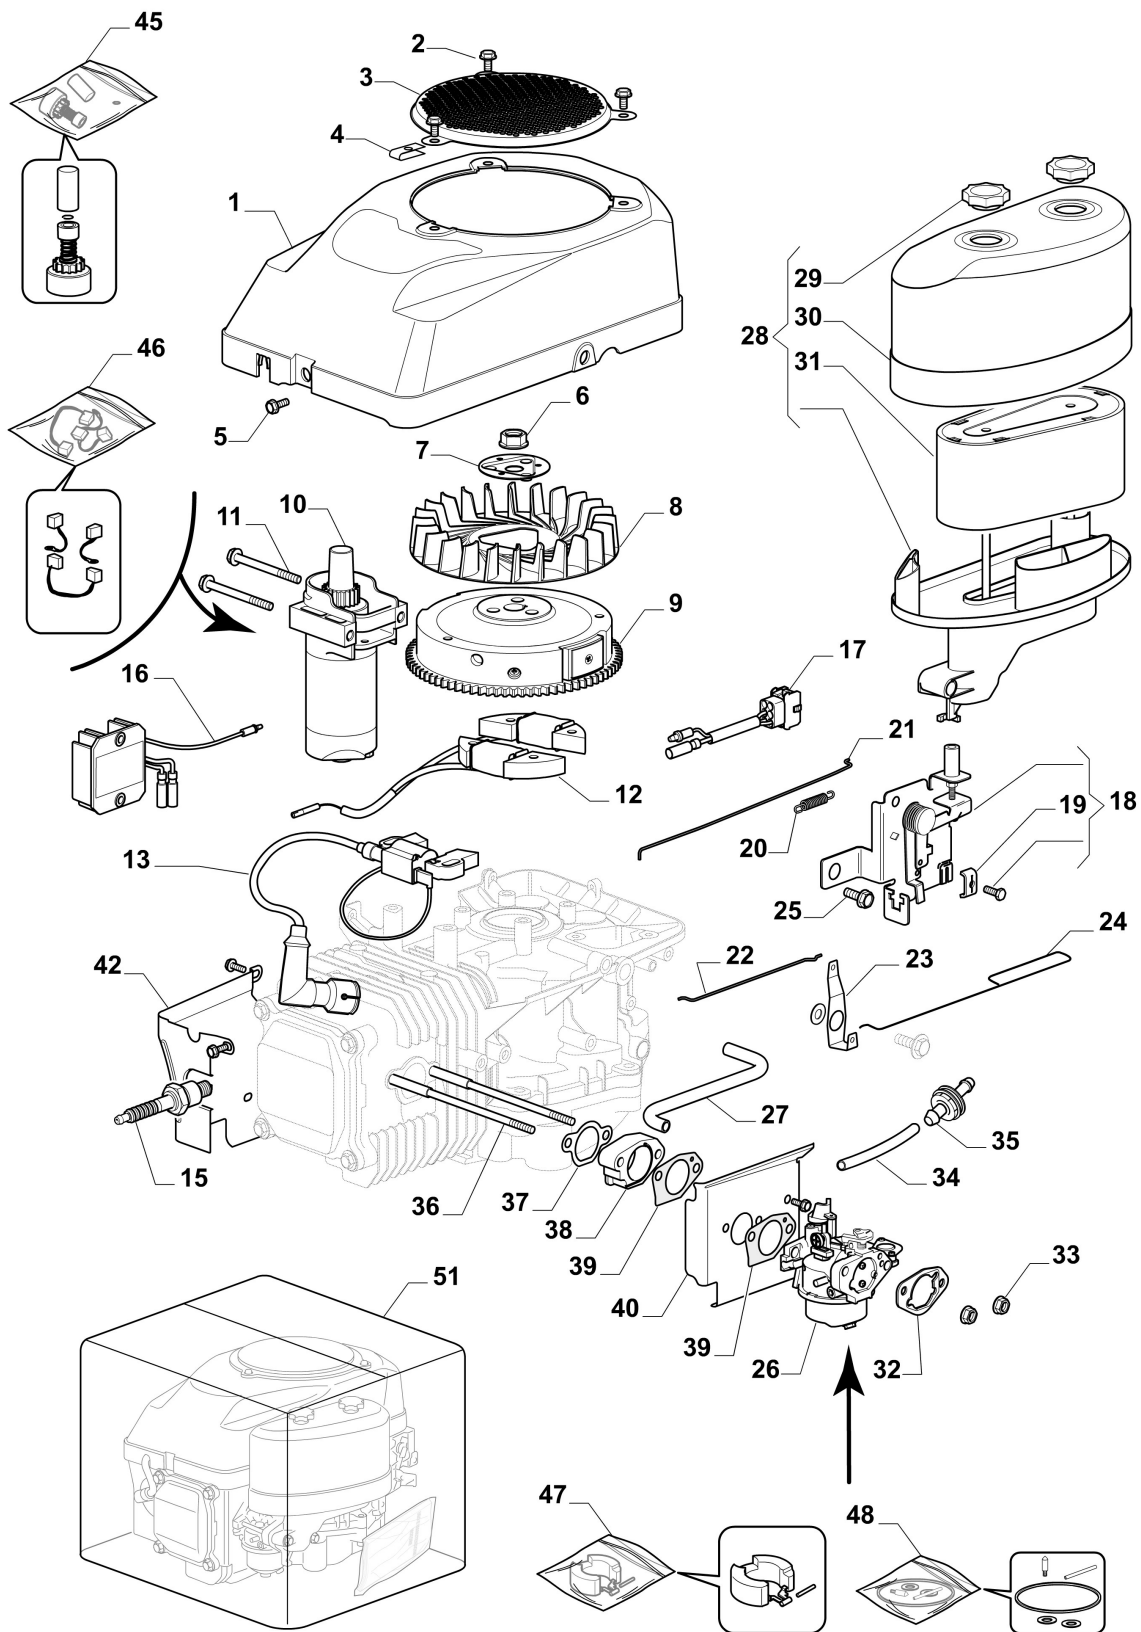

изображение Starter, carburettor and air filter

Ref.Nu	Qty	Part number	Description	Validity from	Validity till	Notes	Bulletin
1	1	G118551261E0	Cover				
2	3	G112790500E0	Screw				
3	1	G118550203E0	Fan cover				
4	3	G118551280E0	Plate				
5	4	G112791213E1	Screw				
6	1	G118550237E0	Nut				
7	1	G118550236E0	Starter cup				
8	1	G118550235E1	Flywheel fan				
9	1	G118550234E2	Flywheel assy				
10	1	G118552635E0R	Start motor assy				
11	2	G112691100E0	Screw				
12	1	G118551441E0	Coil assy, charge				
13	1	G118551438E0	Ignition coil				
15	1	3055122R	Spark plug				
16	1	G118551428E1	Governor				
17	1	G118551439E0	Cable				
18	1	G118550331E1	Remote control assy				
19	1	G118550212E0	Fairled				
20	1	G118550213E0	Spring				
21	1	G118551219E0	Rod				
22	1	G118551218E0	Rod				
23	1	G118551267E0	Bracket				
24	1	G118551221E0	Throttle rod				
25	2	G118551277E0	Screw				
26	1	G118551520E0	Carburetor				
27	1	G118550225E1	Breather fuel pipe				
28	1	G118551516E0R	Air filter kit				
29	2	G118550201E0	Knob				
30	1	G118550200E0	Air filter cover				
31	1	G118550199E0R	Air filter				
32	1	G118550762E0	Gasket				
33	2	G112154510E0	Nut				
34	1	G118550432E0	Fuel pipe				
35	1	G118550427E0	Fuel filer				
36	2	G118551279E0	Stud				
37	1	G118551263E0	Gasket				
38	1	G118551265E0	Insulator				
39	2	G118551262E0	Gasket				
40	1	G118551259E0	Guard				
42	1	G118551260E0	Guard				
45	1	G118550365E1	Repair kit				
46	1	G118550332E1	Brush				
47	1	G118550440E0	Repair kit				
48	1	G118550442E0	Carburettor gasket set