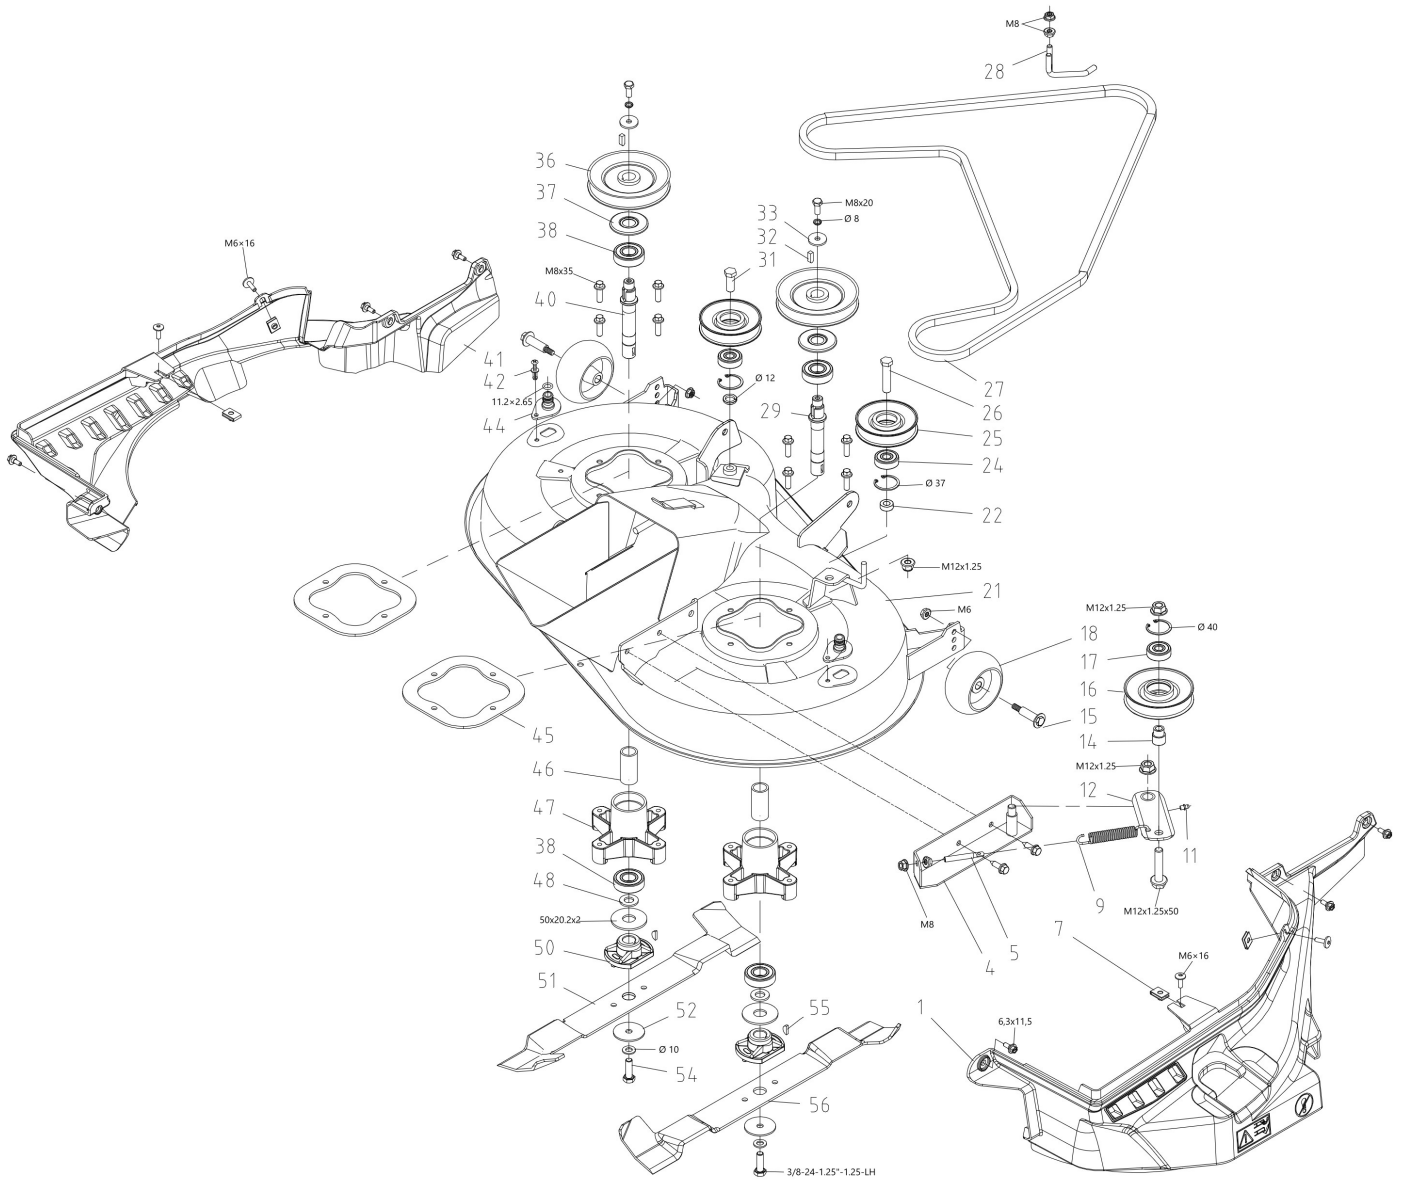

изображение Mowing deck

Ref.Nu	Qty	Part number	Description	Validity from	Validity till	Notes	Bulletin
1	1	TS000063R	Belt cover				
4	1	TS000064R	Bracket				
5	1	TS000065R	Screw				
7	4	TS000066R	Clamp				
9	1	TS000067R	Spring				
11	1	TS000068R	Nipple				
12	1	TS000069R	Lever				
14	1	TS000070R	Bushing				
15	2	TS000071R	Screw				
16	1	TS000072R	Pulley				
17	1	TS000073R	Thrust bearing				
18	2	TS000074R	Wheel				
21	1	TS000075R	Mowing deck				
22	1	TS000076R	Bushing				
24	2	TS000005R	Thrust bearing				
25	2	TS000006R	Pulley				
26	1	TS000077R	Screw				
27	1	TS000078R	Belt				
28	1	TS000079R	Bracket				
29	1	TS000080R	Blade shaft				
31	1	TS000081R	Screw				
32	2	TS000082R	Key				
33	2	TS000083R	Washer				
36	2	TS000084R	Pulley				
37	2	TS000085R	Disc (guard)				
38	4	TS000086R	Thrust bearing				
40	1	TS000087R	Blade shaft				
41	1	TS000088R	Belt cover				
42	2	TS000089R	Rivet				
44	2	TS000090R	Water hose connection				
45	2	TS000091R	Plate				
46	2	TS000092R	Tube				
47	2	TS000093R	Support				
48	2	TS000094R	Spacer				
50	2	TS000095R	Blade hub				
51	1	TS000096R	Blade left				
52	2	TS000097R	Washer				
54	1	TS000098R	Screw				
55	2	TS000099R	Key				
56	1	TS000100R	Blade right