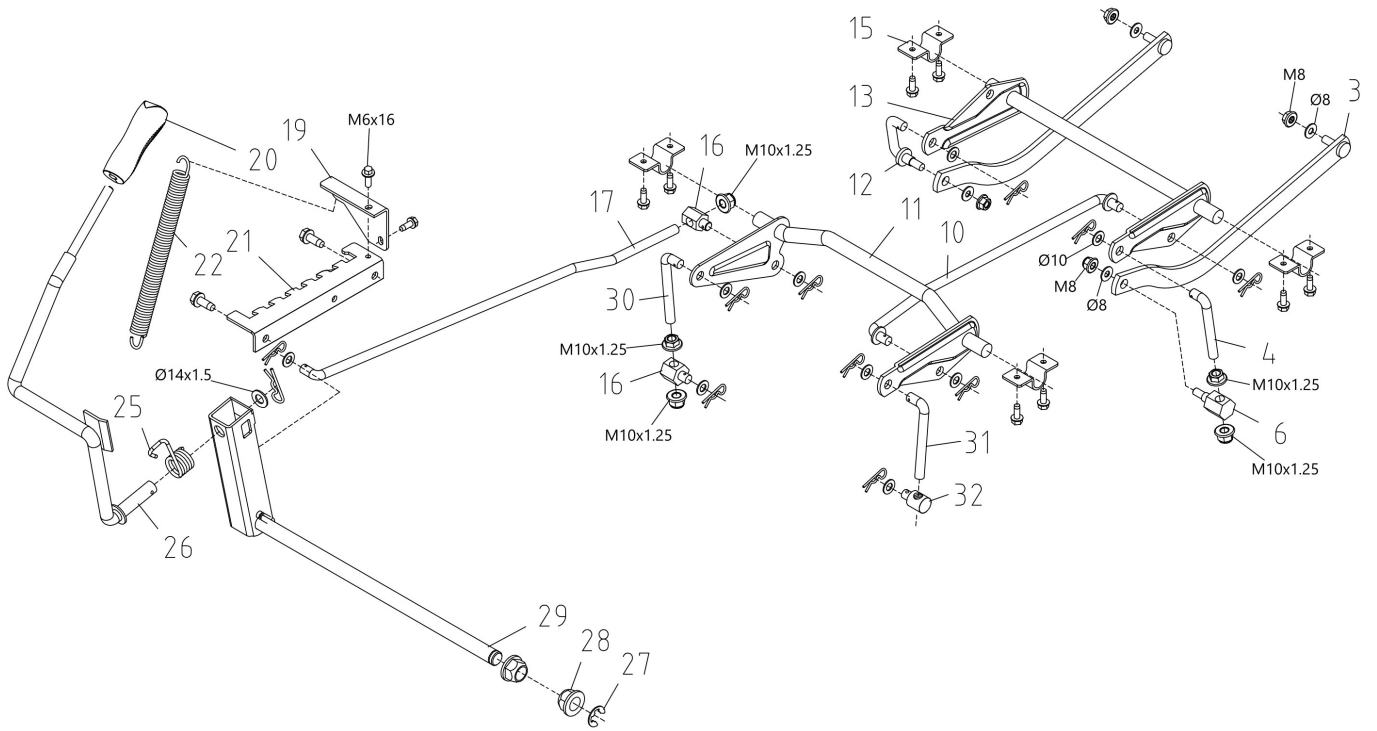

изображение Cutting plate lifting

Ref.Nu	Qty	Part number	Description	Validity from	Validity till	Notes	Bulletin
3	2	TS000292R	Rod				
4	1	TS000293R	Tie rod				
6	1	TS000294R	Joint				
10	1	TS000295R	Rod				
11	1	TS000296R	Axel lift				
12	1	TS000297R	Rod				
13	1	TS000298R	Support				
15	4	TS000231R	Support				
16	2	TS000299R	Joint				
17	1	TS000300R	Rod				
19	1	TS000301R	Plate				
20	1	TS000226R	Knob				
21	1	TS000030R	Support				
22	1	TS000302R	Spring				
25	1	TS000303R	Spring				
26	1	TS000031R	Lever				
27	1	TS000223R	Snap ring				
28	2	TS000378R	Bushing				
29	1	TS000304R	Lever				
30	1	TS000305R	Tie rod				
31	1	TS000306R	Tie rod				
32	1	TS000307R	Joint