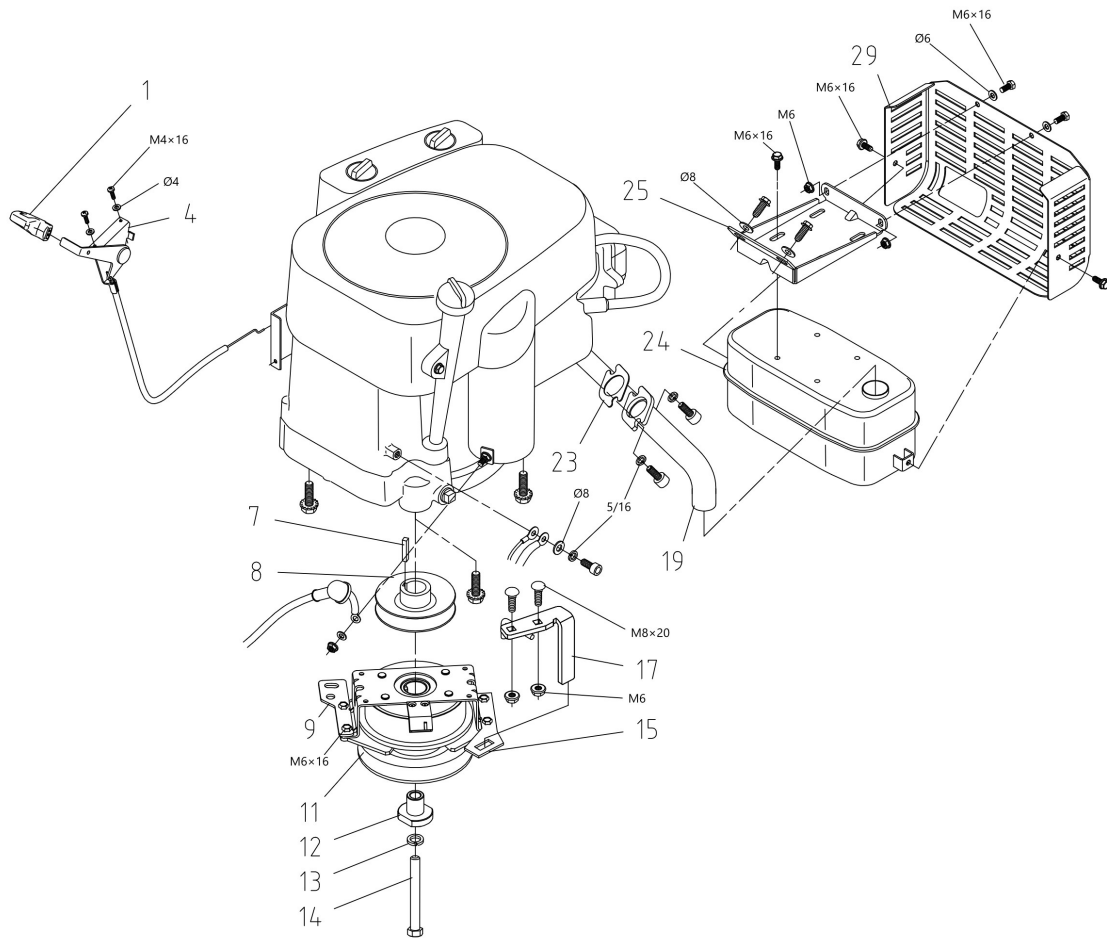

изображение Engine

Ref.Nu	Qty	Part number	Description	Validity from	Validity till	Notes	Bulletin
1	1	TS000147R	Knob				
4	1	TS000008R	Throttle cable				
7	1	TS000009R	Key				
8	1	TS000148R	Pulley			Motore 12,5 KM - Engine	
8	1	TS000159R	Pulley			Motore 14,5 K / 16 K - Engine 14,5 K / 16 K	
9	1	TS000010R	Support				
11	1	TS000149R	Clutch				
12	1	TS000150R	Bushing				
13	1	TS000151R	Thickness				
14	1	TS000152R	Bolt				
15	1	TS000153R	Plate				
17	1	TS000154R	Bracket			Motore 12,5 KM - Engine	
17	1	TS000160R	Bracket			Motore 14,5 K / 16 K - Engine 14,5 K / 16 K	
19	1	TS000155R	Exhaust pipe				
23	1	TS000156R	Gasket				
24	1	TS000157R	Muffler				
25	1	TS000158R	Support				
29	1	TS000011R	Grid