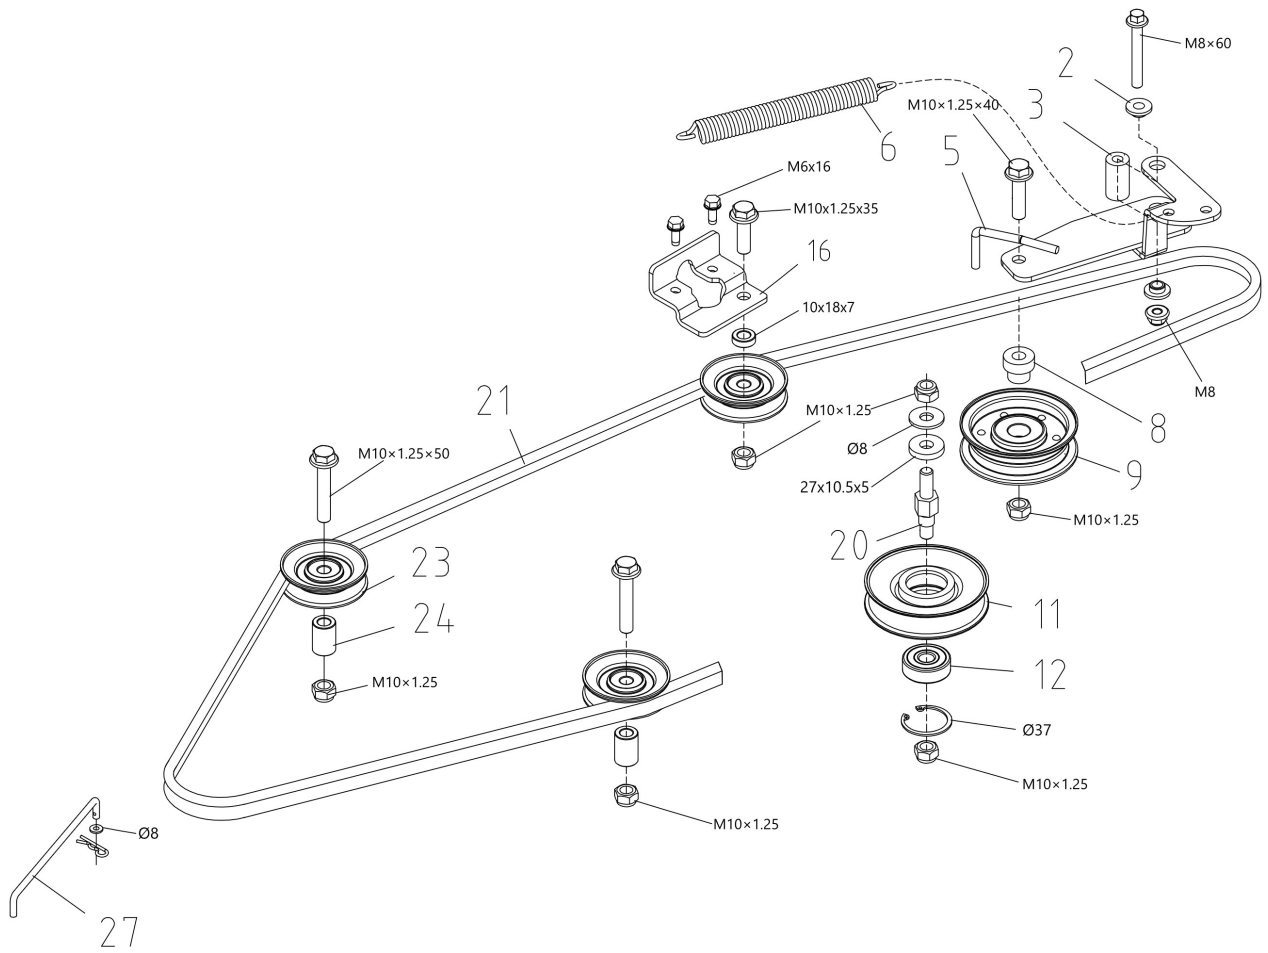

## изображение Mowing deck

Ref.Nu	Qty	Part number	Description	Validity from	Validity till	Notes	Bulletin
1	1	TS000063R	Belt cover				
4	1	TS000064R	Bracket				
5	1	TS000065R	Screw				
7	4	TS000066R	Clamp				
9	1	TS000067R	Spring				
11	1	TS000068R	Nipple				
12	1	TS000069R	Lever				
14	1	TS000070R	Bushing				
15	2	TS000071R	Screw				
16	1	TS000072R	Pulley				
17	1	TS000073R	Thrust bearing				
18	2	TS000074R	Wheel				
21	1	TS000075R	Mowing deck				
22	1	TS000076R	Bushing				
24	2	TS000005R	Thrust bearing				
25	2	TS000006R	Pulley				
26	1	TS000077R	Screw				
27	1	TS000078R	Belt				
28	1	TS000079R	Bracket				
29	1	TS000080R	Blade shaft				
31	1	TS000081R	Screw				
32	2	TS000082R	Key				
33	2	TS000083R	Washer				
36	2	TS000084R	Pulley				
37	2	TS000085R	Disc (guard)				
38	4	TS000086R	Thrust bearing				
40	1	TS000087R	Blade shaft				
41	1	TS000088R	Belt cover				
42	2	TS000089R	Rivet				
44	2	TS000090R	Water hose connection				
45	2	TS000091R	Plate				
46	2	TS000092R	Tube				
47	2	TS000093R	Support				
48	2	TS000094R	Spacer				
50	2	TS000095R	Blade hub				
51	1	TS000096R	Blade left				
52	2	TS000097R	Washer				
54	1	TS000098R	Screw				
55	2	TS000099R	Key				
56	1	TS000100R	Blade right				

## изображение Transmission

Ref.Nu	Qty	Part number	Description	Validity from	Validity till	Notes	Bulletin
2	2	TS000173R	Bushing				
3	1	TS000253R	Spacer				
5	1	TS000255R	Support				
6	1	TS000130R	Spring				
8	1	TS000122R	Bushing				
9	1	TS000007R	Pulley				
11	1	TS000006R	Pulley				
12	1	TS000005R	Thrust bearing				
16	1	TS000263R	Plate				
20	1	TS000259R	Screw				
21	1	TS000025R	Belt				
23	3	TS000023R	Pulley				
24	2	TS000260R	Bushing				
27	1	TS000264R	Guide pulley				