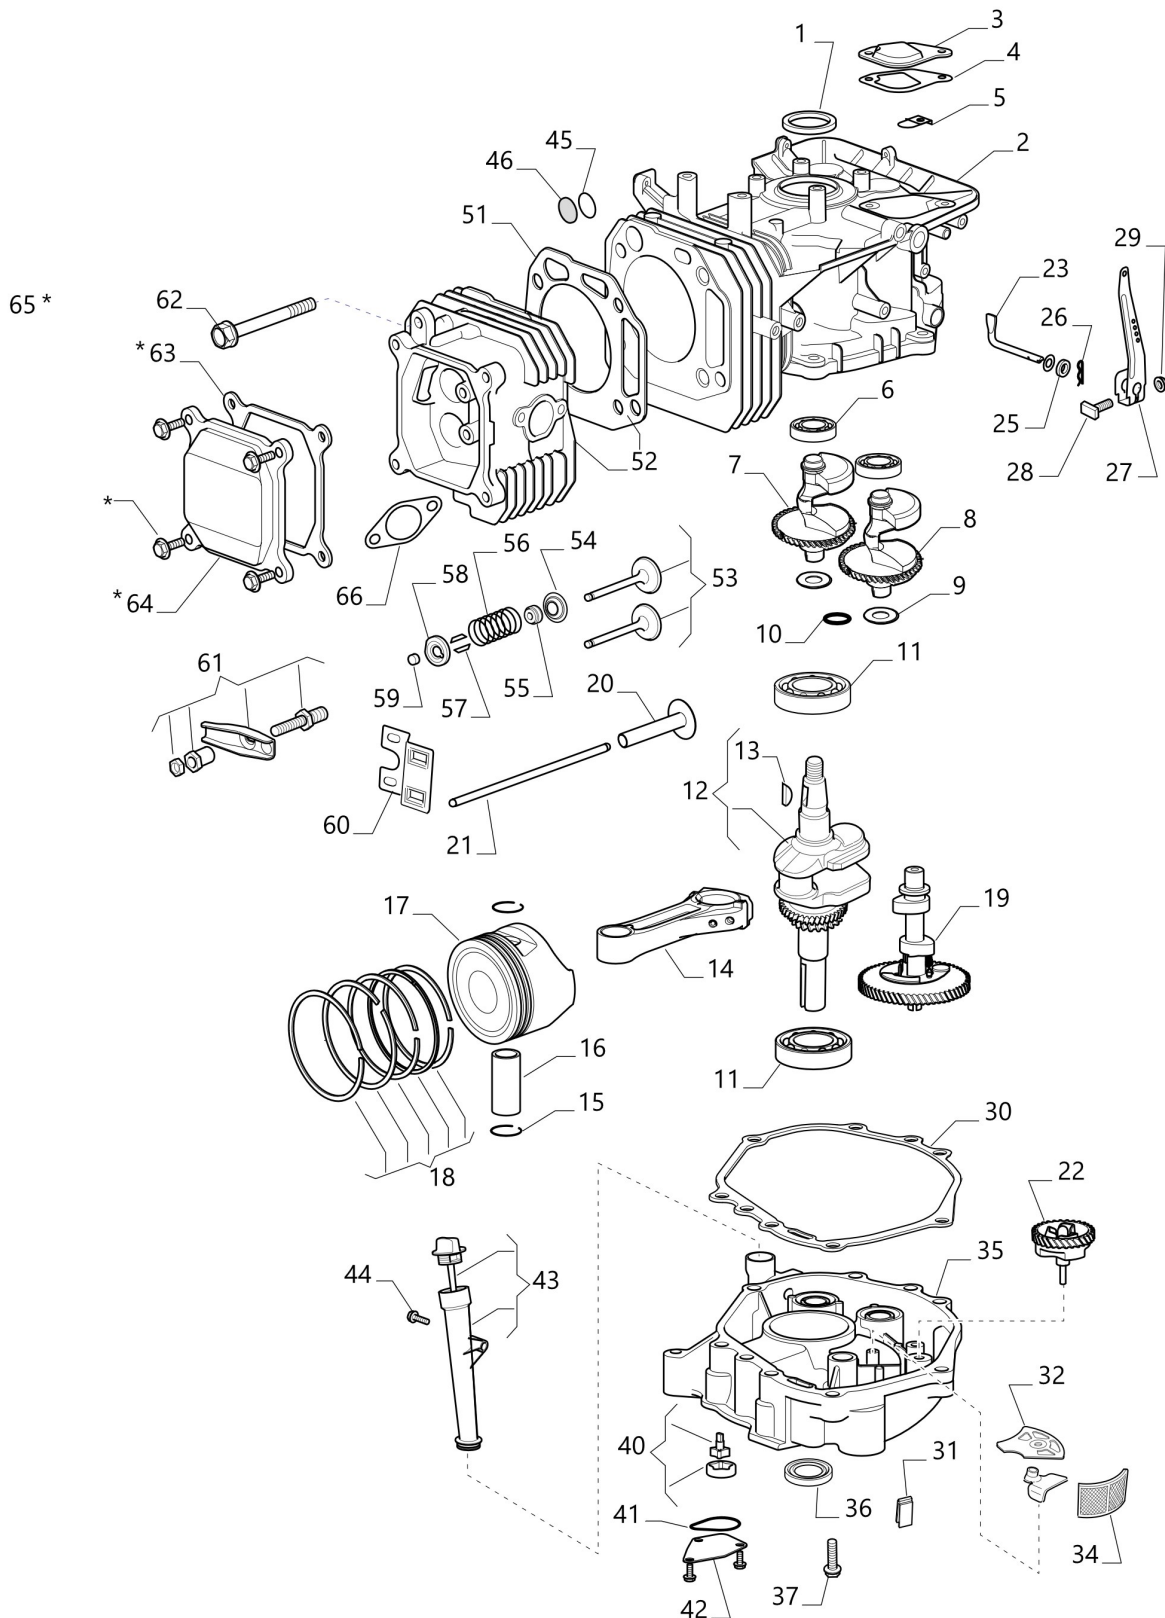

изображение Engine assy

Ref.Nu	Qty	Part number	Description	Validity from	Validity till	Notes	Bulletin
1	1	G118551418E0	Oil seal				
2	1	G118551224E0	Crankcase				
3	1	G118551227E0	Cover				
4	1	G118551229E0	Gasket				
5	1	G118550303E0	Breather valve				
6	2	G118551284E0	Bearing				
7	1	G118551242E0	Counterweight (red)				
8	1	G118551243E0	Counterweight (red)				
9	2	G118551282E0	Washer				
10	1	G118551286E0	O-ring				
11	2	G118550227E0	Bearing				
12	1	G118550232E0	Crankshaft set				
13	1	G118550288E0	Key				
14	1	G118550231E1	Connecting rod				
15	2	G118551283E0	Ring				
16	1	G118551241E0	Piston pin				
17	1	G118551519E0	Piston				
18	1	G118551518E0	Piston ring set				
19	1	G118550243E0	Camshaft assy				
20	2	G118551252E0	Valve				
21	2	G118550242E1	Push rods assy				
22	1	G118550347E0	Governor assy				
23	1	G118551268E0	Rod				
25	1	G118551285E0	Oil seal				
26	1	G118550856E0	Fork				
27	1	G118551220E0	Arm assy				
28	1	G118550805E0	Screw				
29	1	G118550806E0	Nut				
30	1	G118550355E1	Gasket				
31	1	G118551258E0	Buffer				
32	1	G118551257E1	Cover				
34	1	G118551256E1	Oil filter				
35	1	G118551207E0	Crankcase cover				
36	1	G118551418E0	Oil seal				
37	4	G112691115E0	Screw				
40	1	G118550224E1	Oil pump				
41	1	G118551287E0	Gasket				
42	1	G118550223E0	Oil pump cover				
43	1	G118550205E2	Oil filler assy				
44	1	G112674701E0	Screw				
45	1	G118551230E0	Ring				
46	1	G118551228E0	Cover				
51	1	G118551232E0	Gasket				
52	1	68050044	Cylinder head