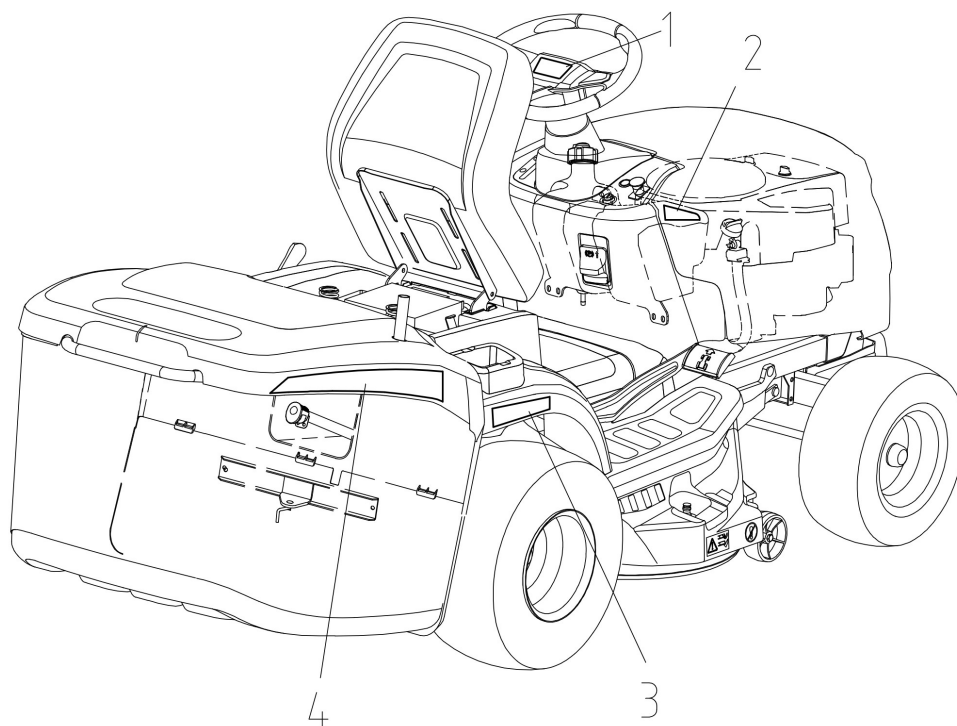

изображение Labels

Ref.Nu	Qty	Part number	Description	Validity from	Validity till	Notes	Bulletin
1	1	TS000405R	Label				
2	1	TS000396R	Label				
3	1	TS000385R	Label			86R/14,5K	
4	1	TS000399R	Label			Destro - Right	
4	1	TS000400R	Label			Sinistro - Left